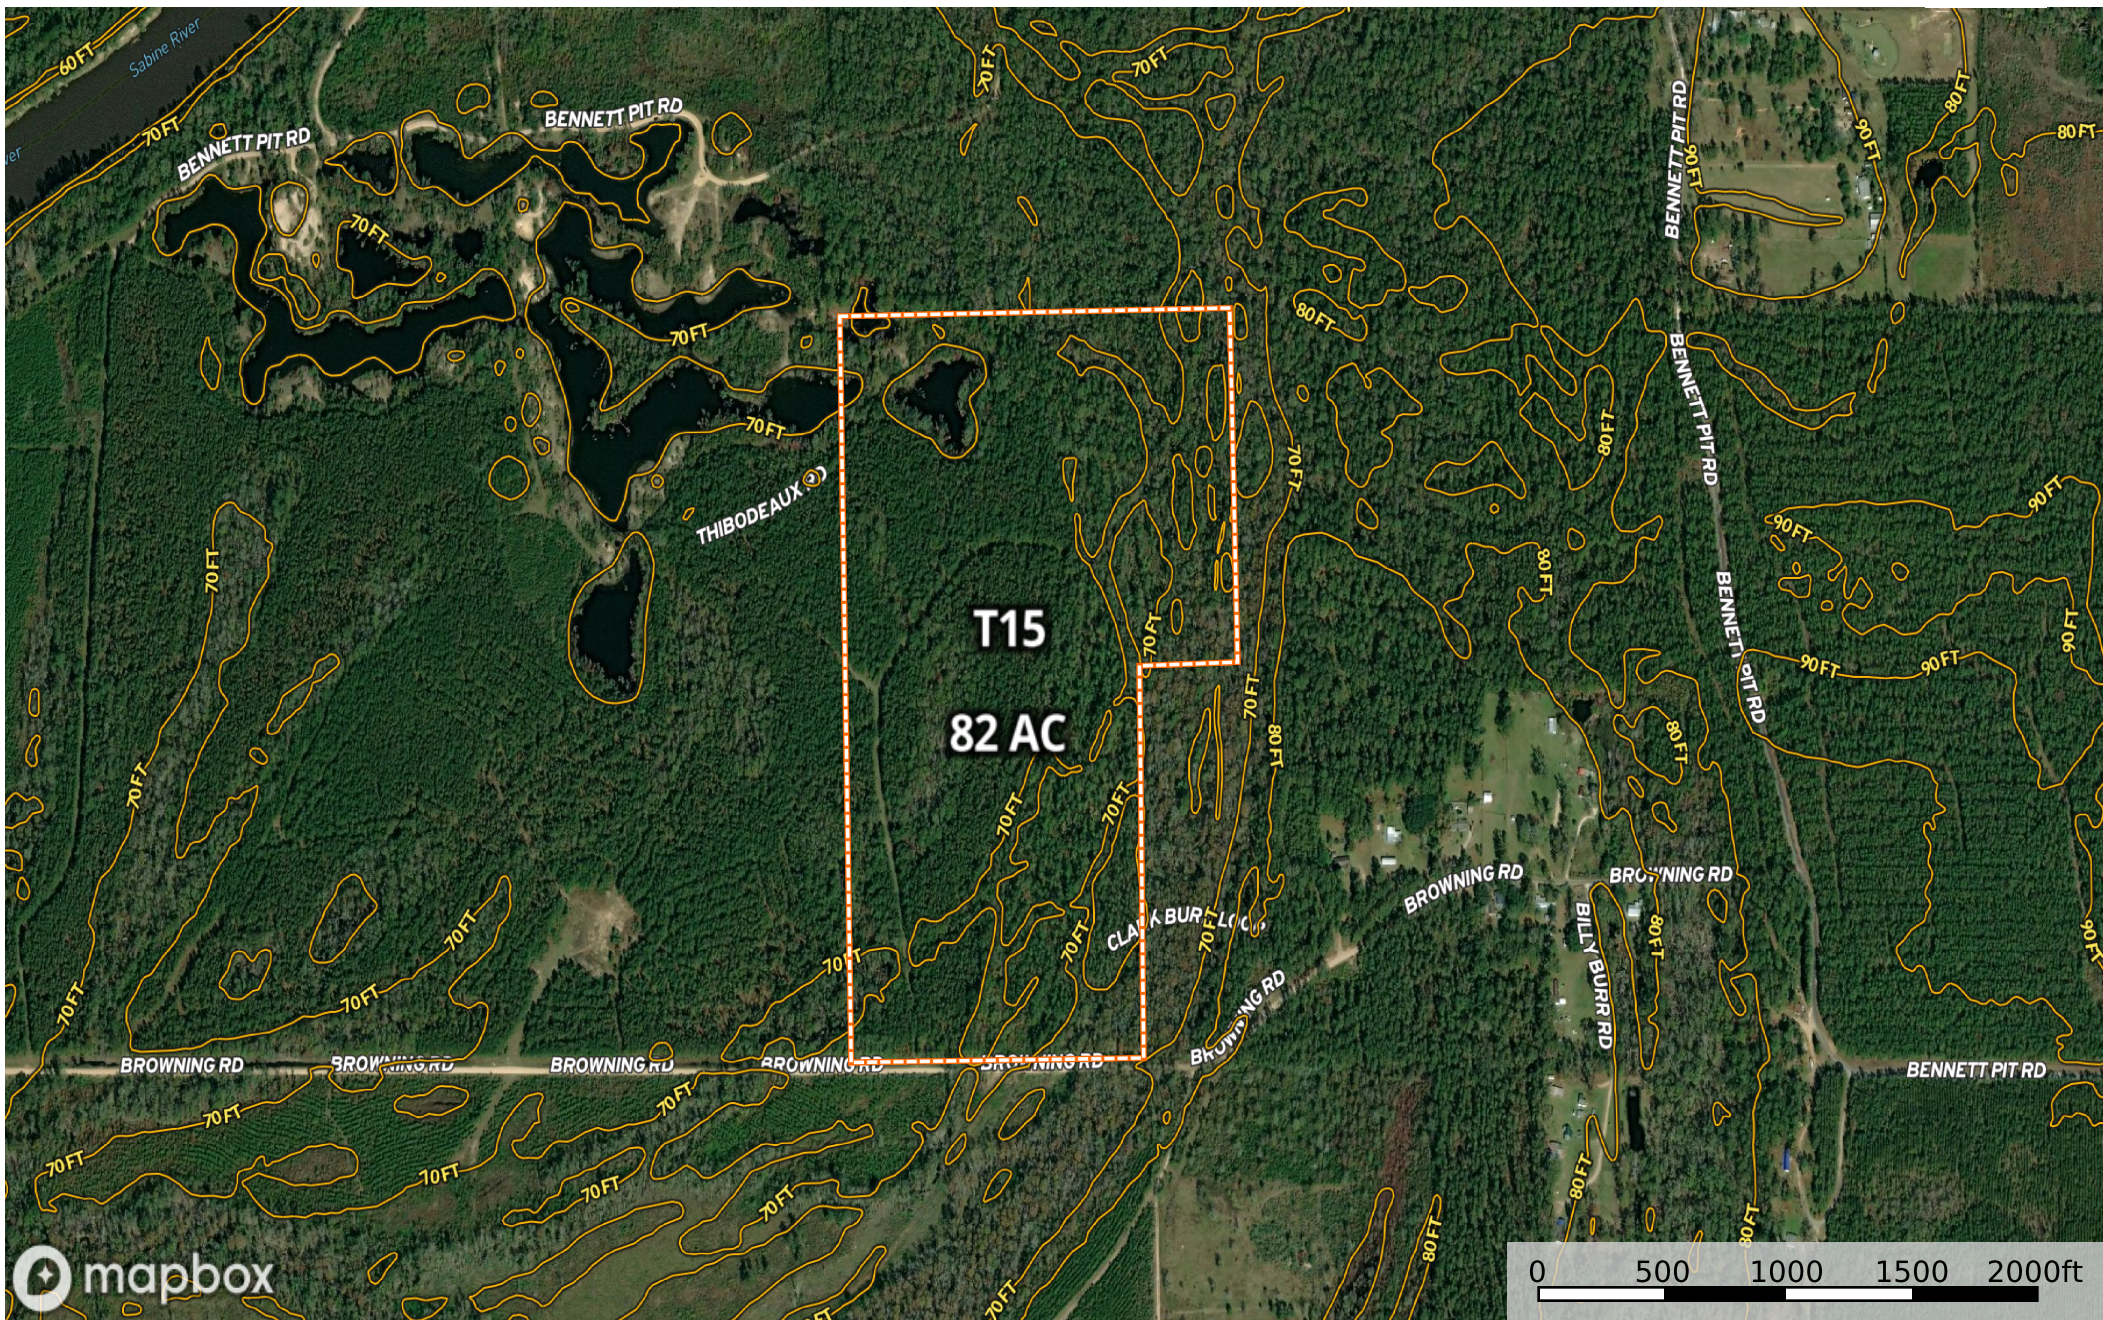

# Forest River T15

Beauregard Parish, Louisiana, 82 AC +/-

 Boundary 1