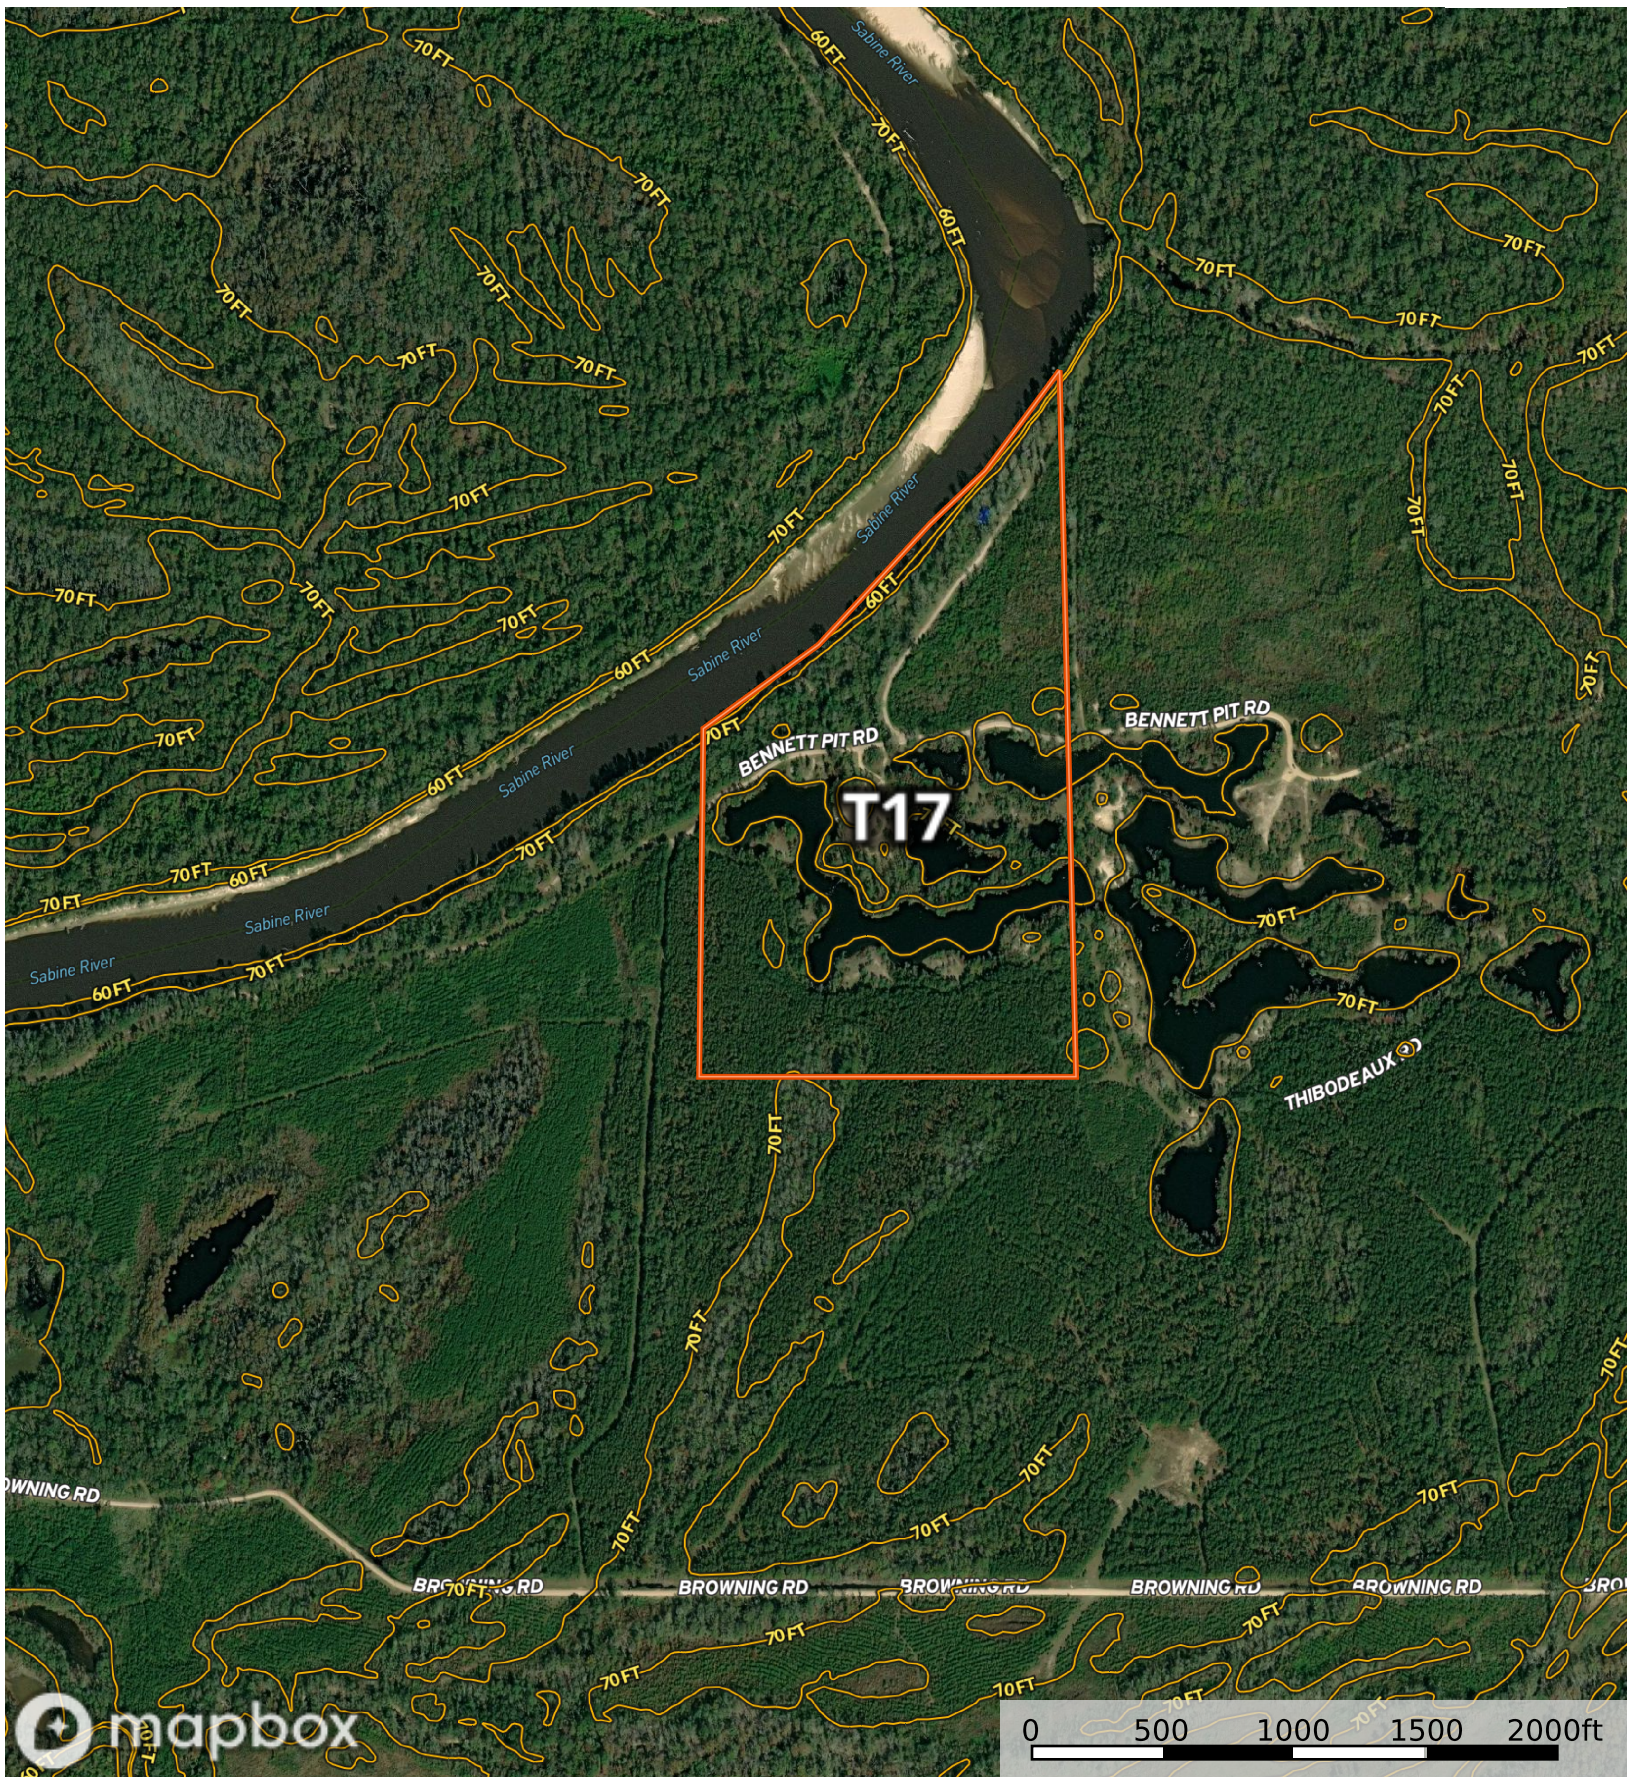

Forest River T17

Beauregard Parish, Louisiana, 62 AC +/-

BT17