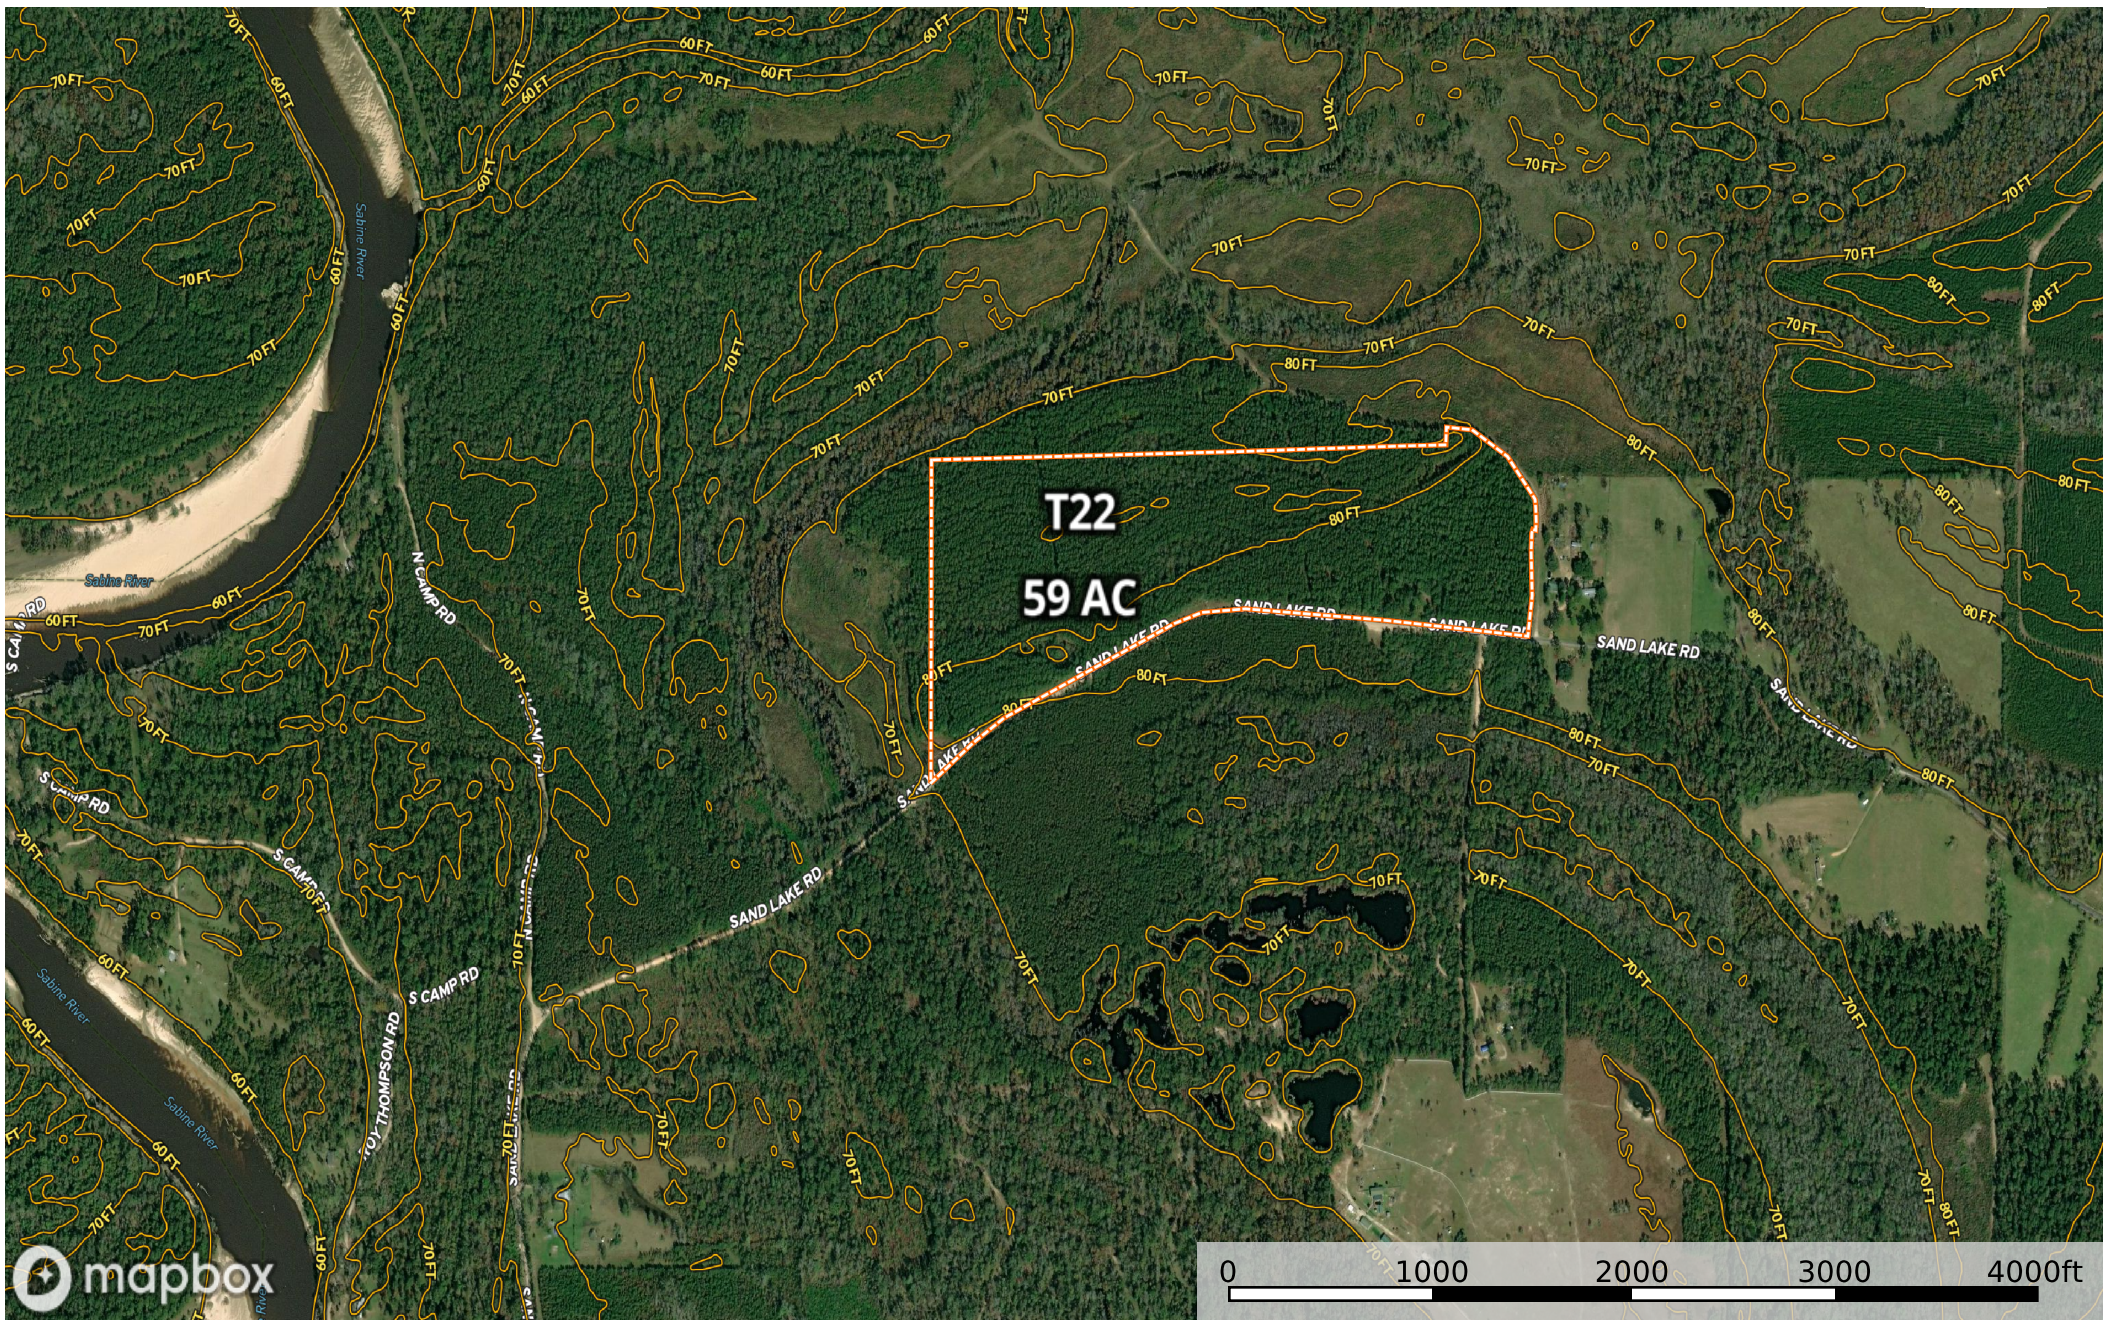

Forest River T22

Beauregard Parish, Louisiana, 59 AC +/-

 Boundary 1