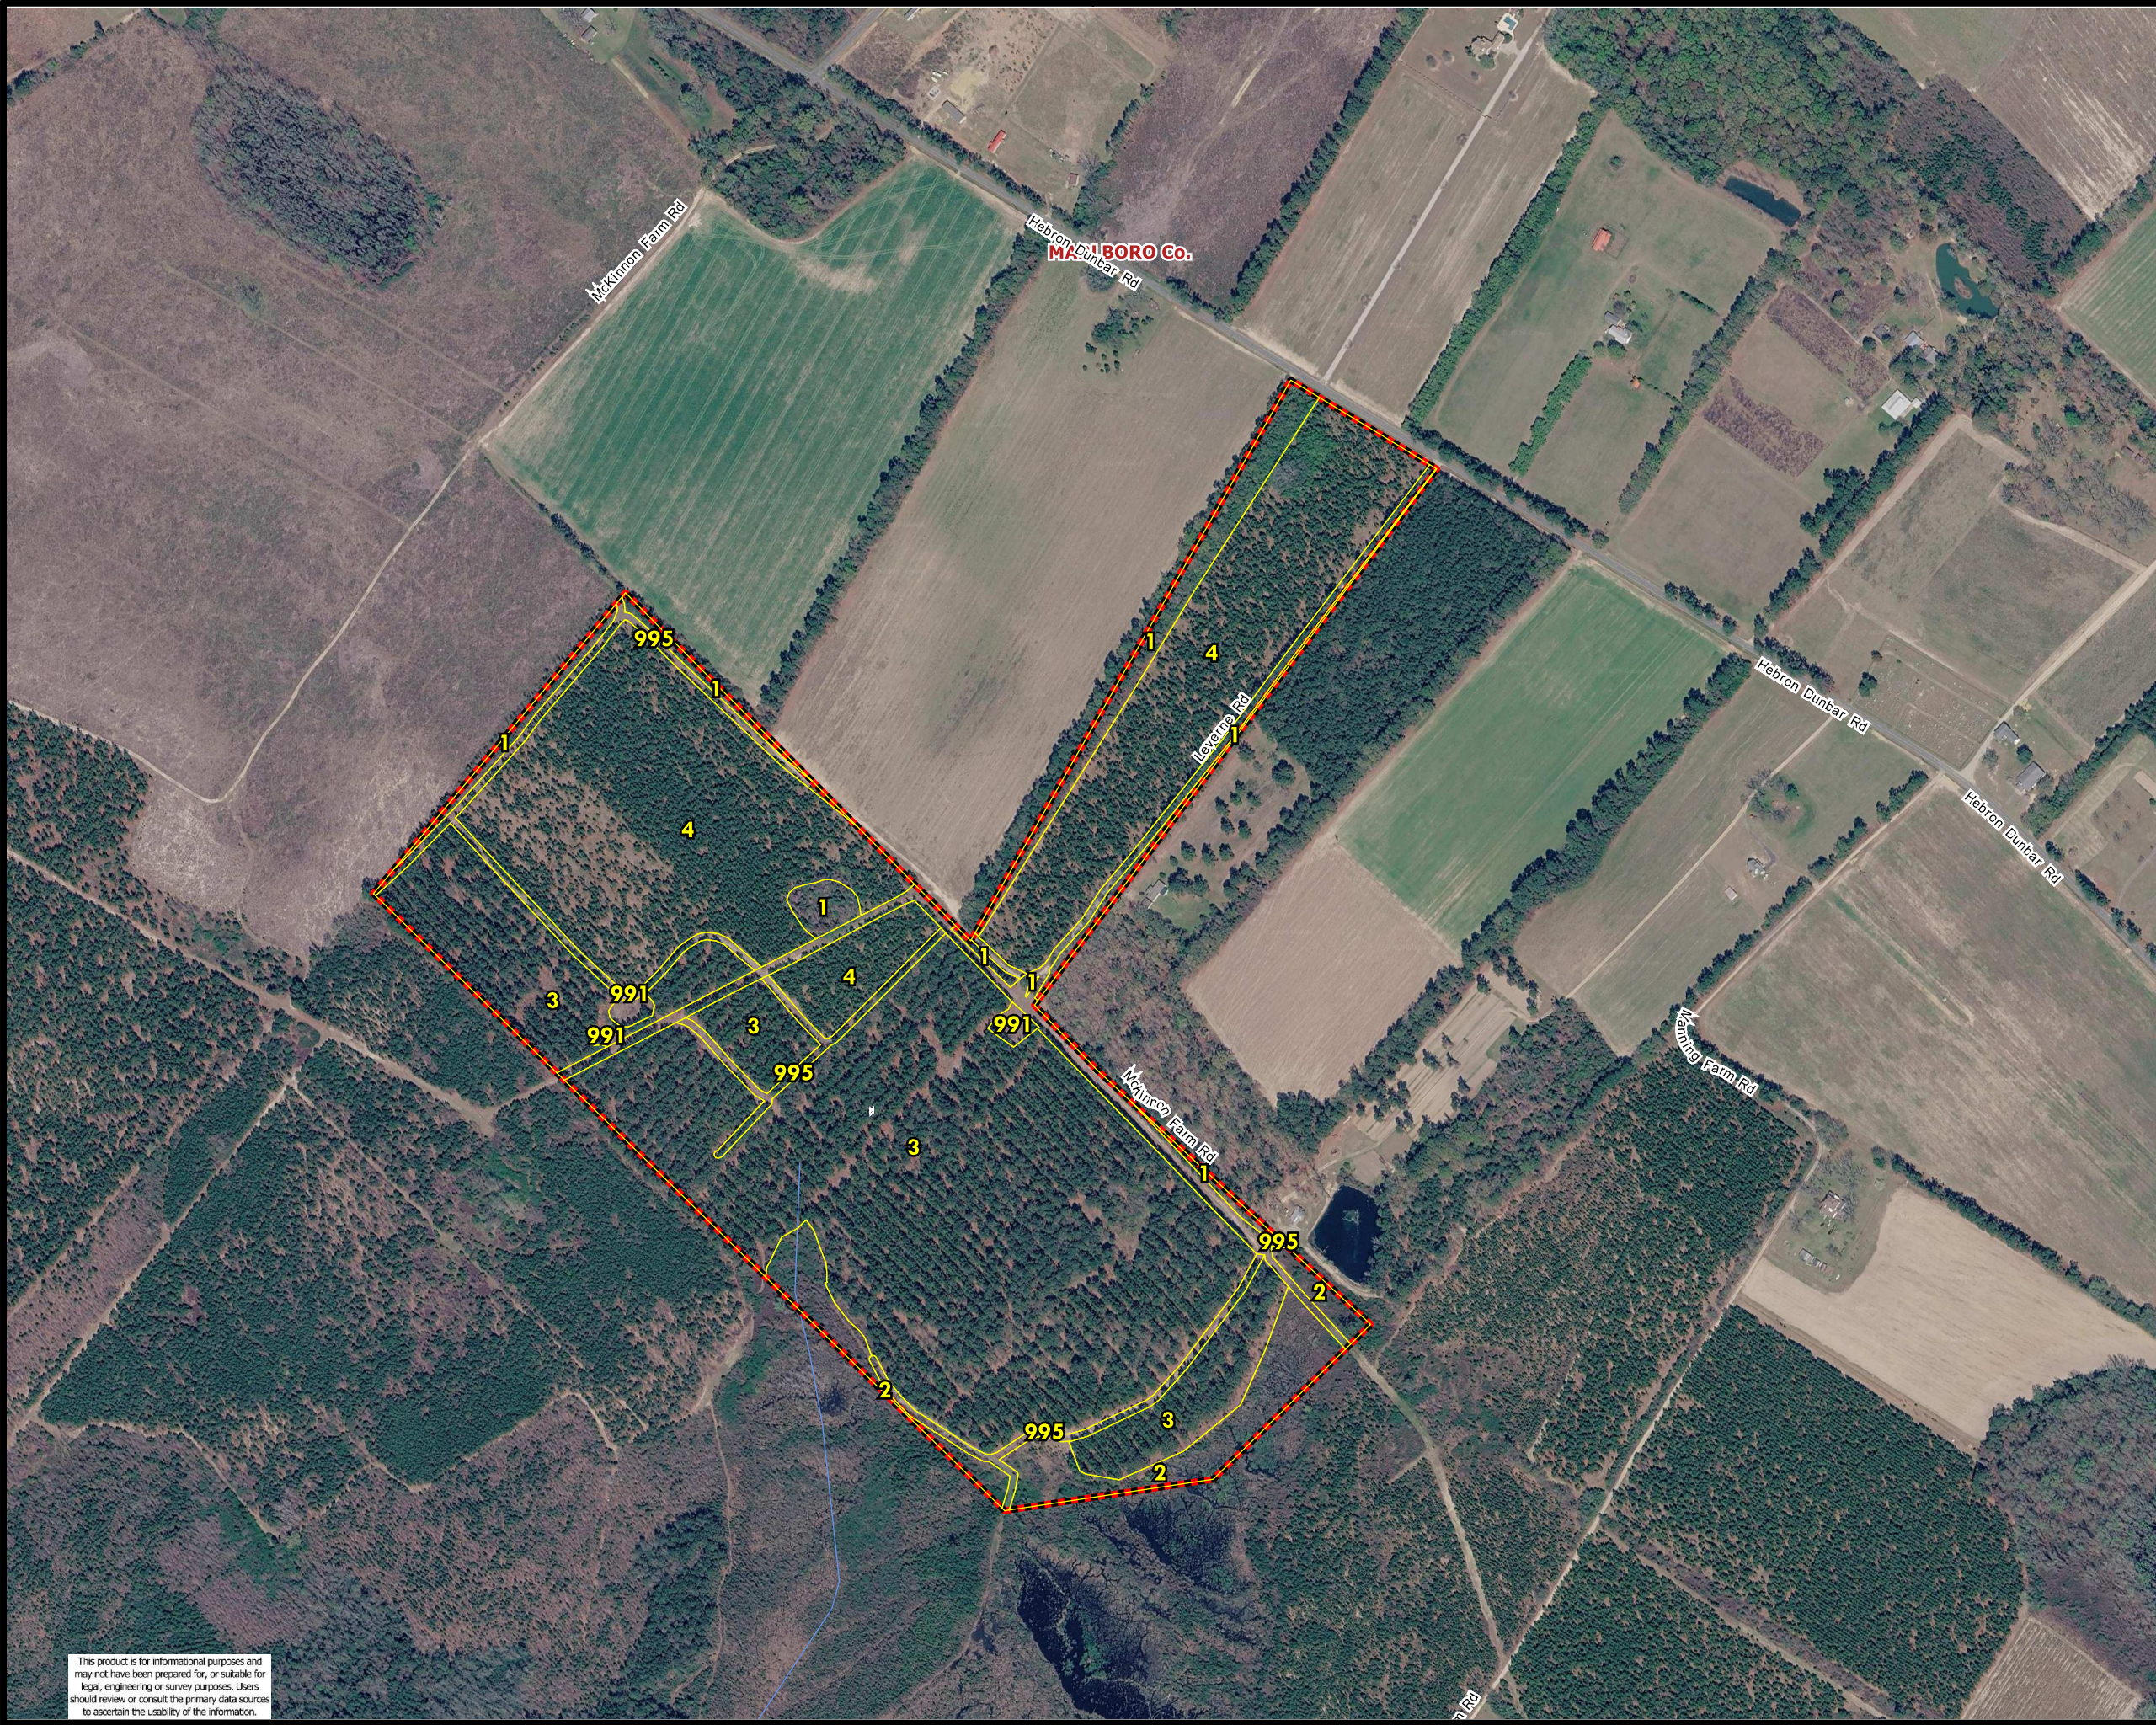

MANNING LONGLEAF PLANTATION

COUNTY: MARLBORO

STATE: SC

ACRES: 124.51

AFM Real Estate
AFMRealEstate.com

STAND	YEAR_EST	ORIGIN	DOM_S_TYPE	ACRES
1	1970	NATURAL	PINE	6.19
2	2020	NATURAL	UNKNOWN	7.13
3	2003	PLANTED	PINE	59.48
4	2011	PLANTED	PINE	42.05
991	0	OPEN	UNKNOWN	0.68
995	0	OPEN	UNKNOWN	4.47
997	0	OPEN	UNKNOWN	4.51
TOTAL ACRES =				124.51