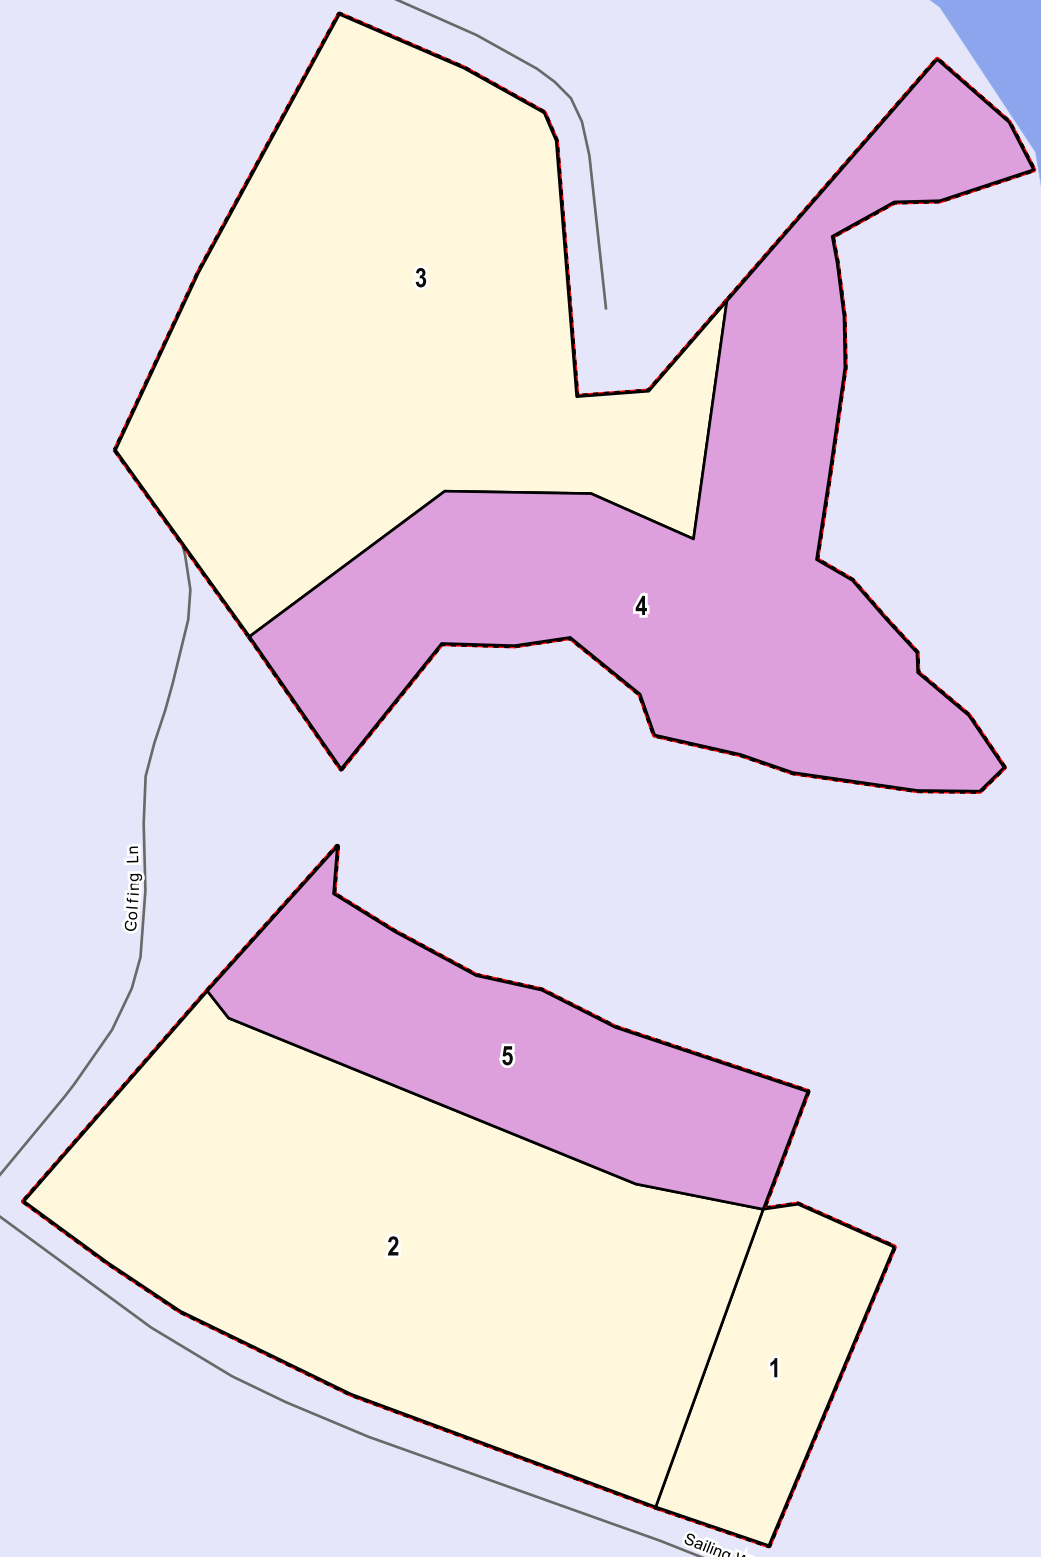

Lakeview Rd

CLARENDON Co.

Golfing Ln

Tennis Ln

Golfing Dr

Sailing Way