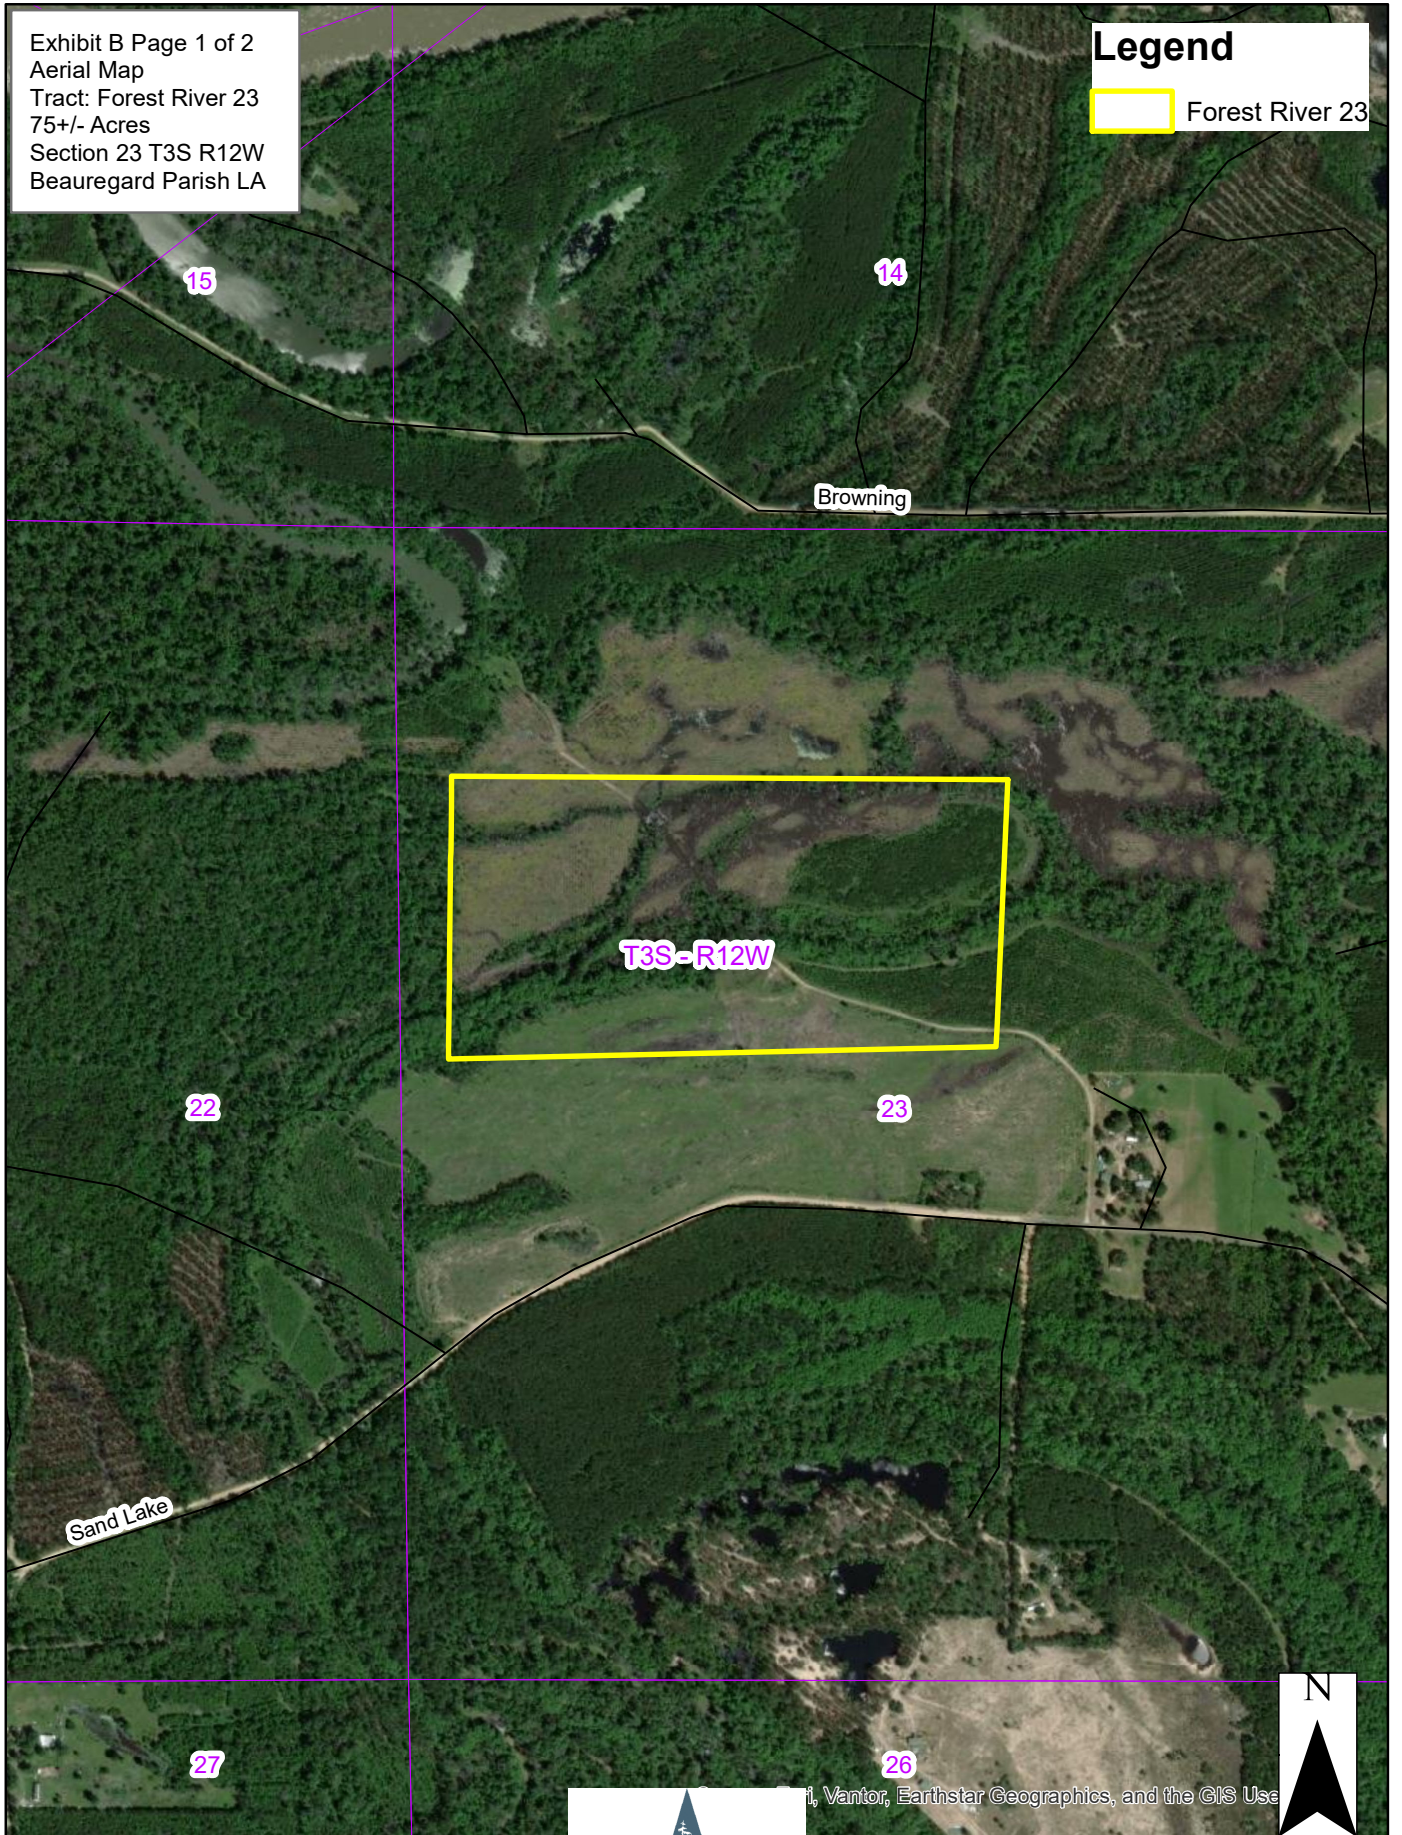

Exhibit B Page 1 of 2
Aerial Map
Tract: Forest River 23
75+/- Acres
Section 23 T3S R12W
Beauregard Parish LA

Legend

 Forest River 23

© 2026, Vantor, Earthstar Geographics, and the GIS User

Prepared By: CBR 6/2/2026