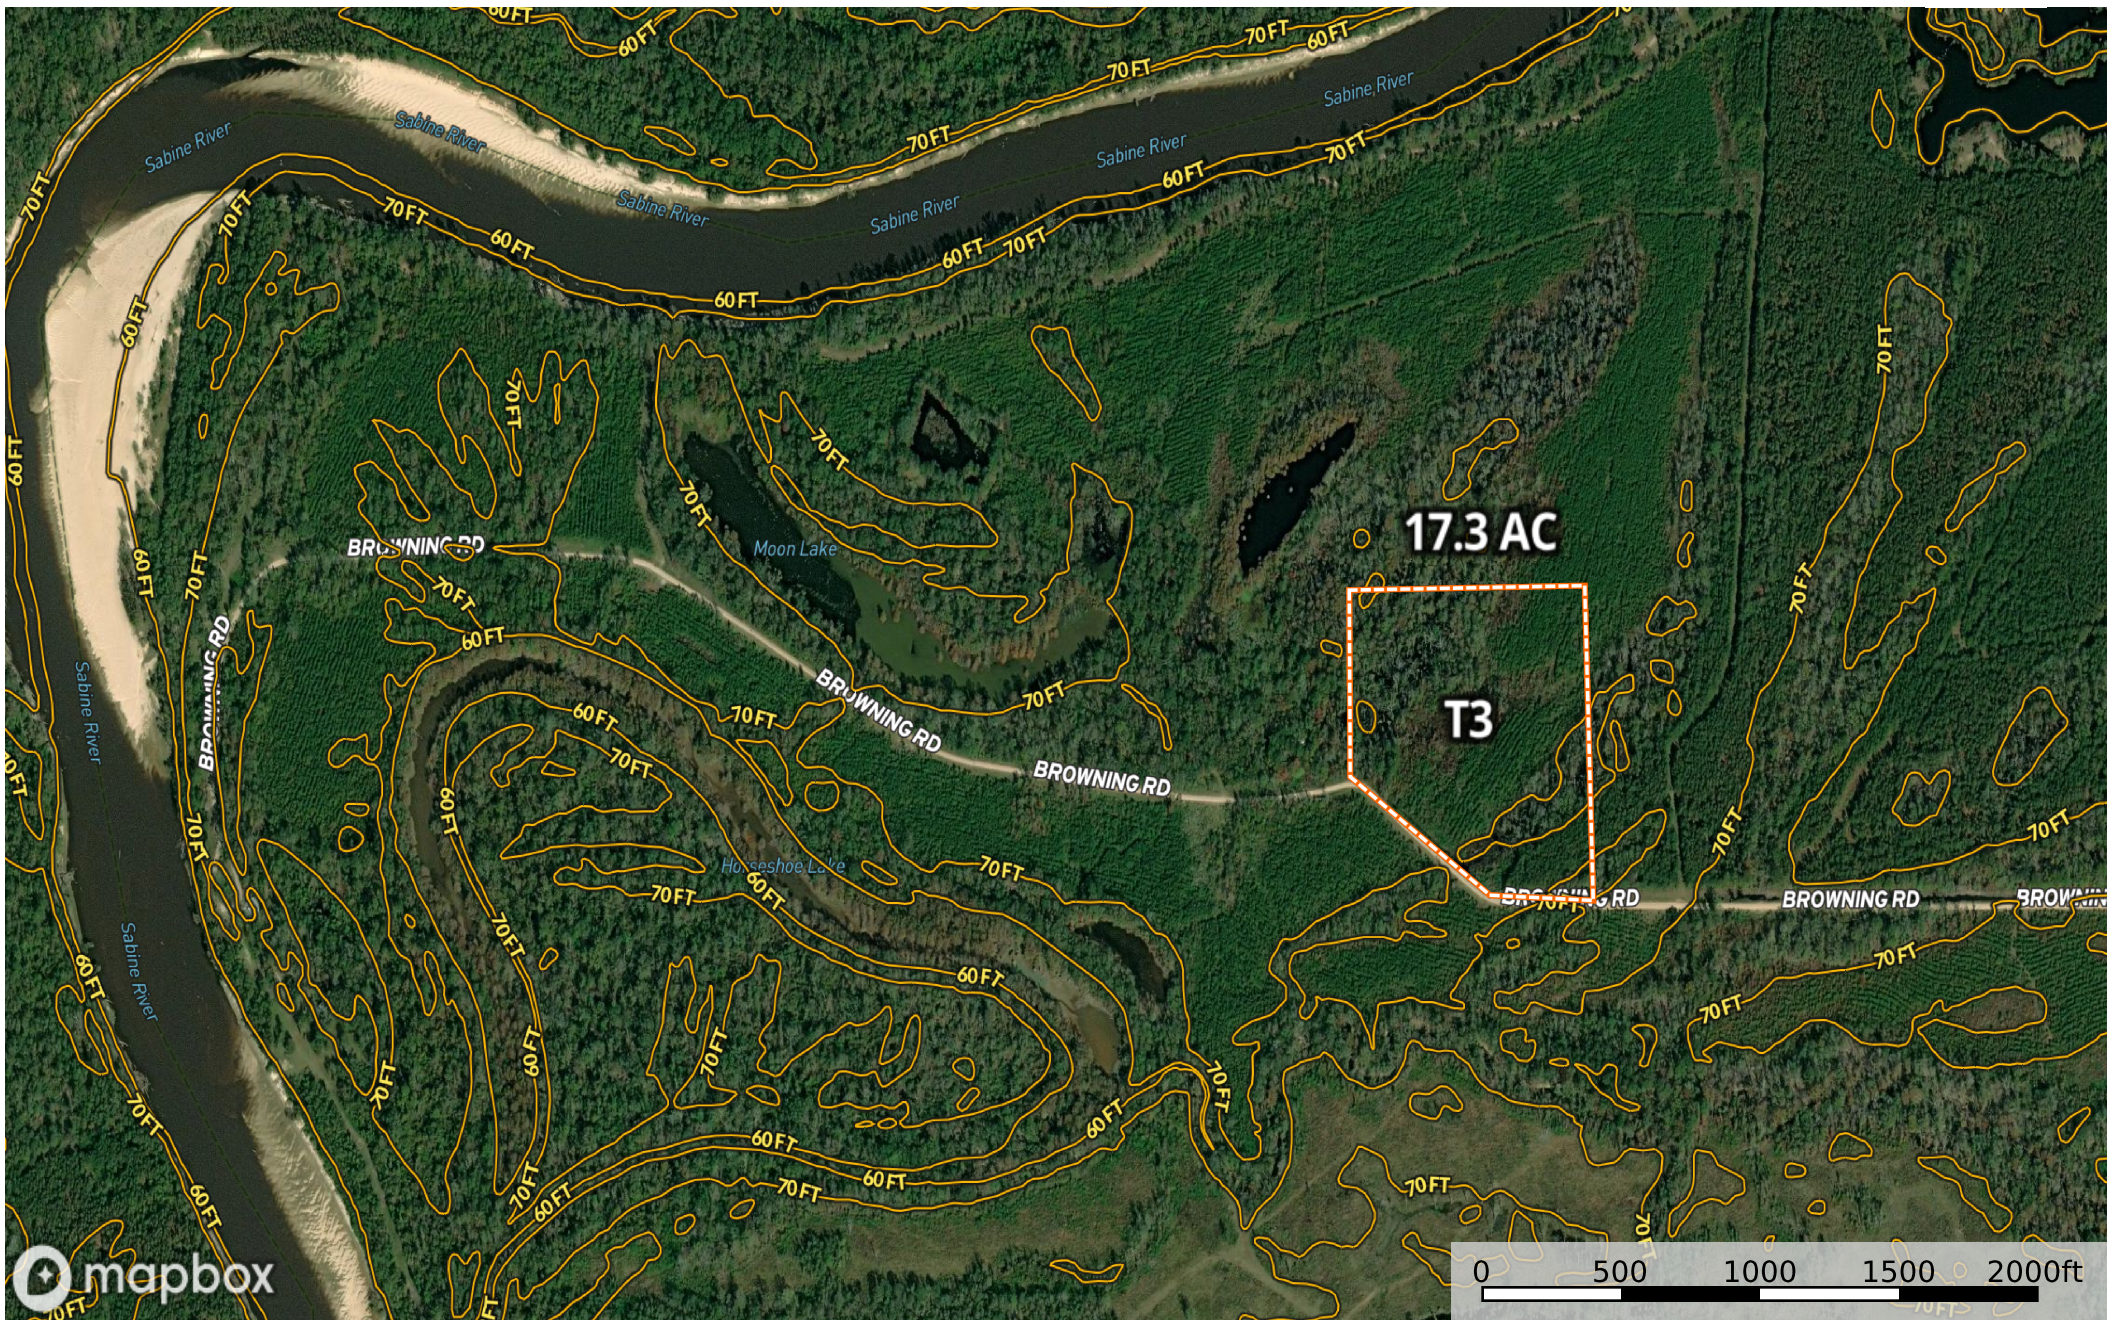

Forest River T3

Beauregard Parish, Louisiana, 17.3 AC +/-

 Boundary 1