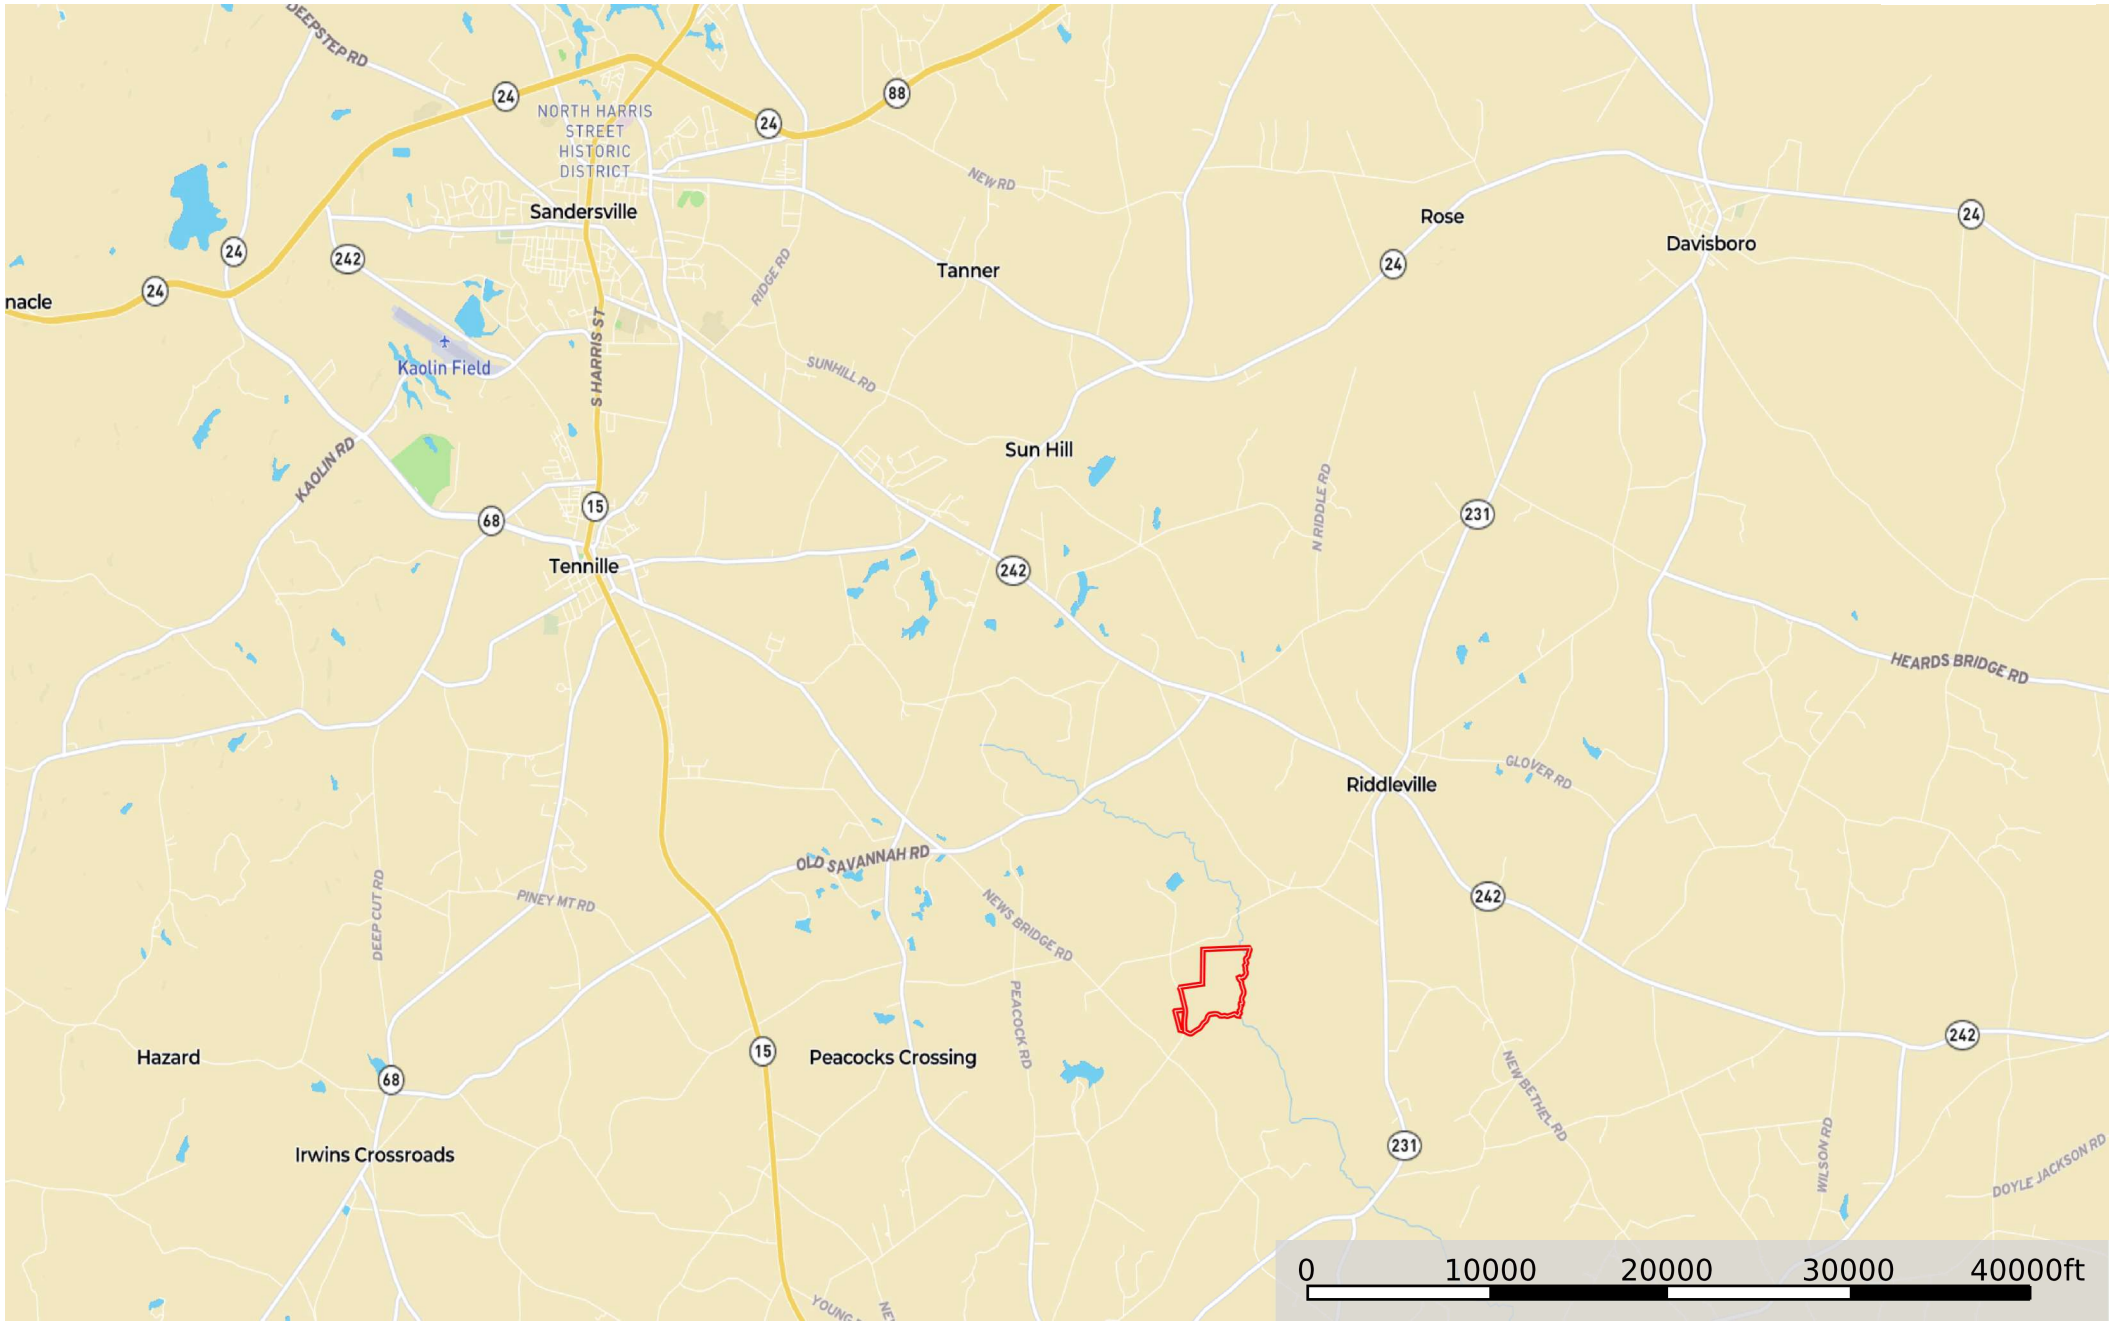

Little Ohoopee River

Washington County, Georgia, 236.5 AC +/-

 Boundary