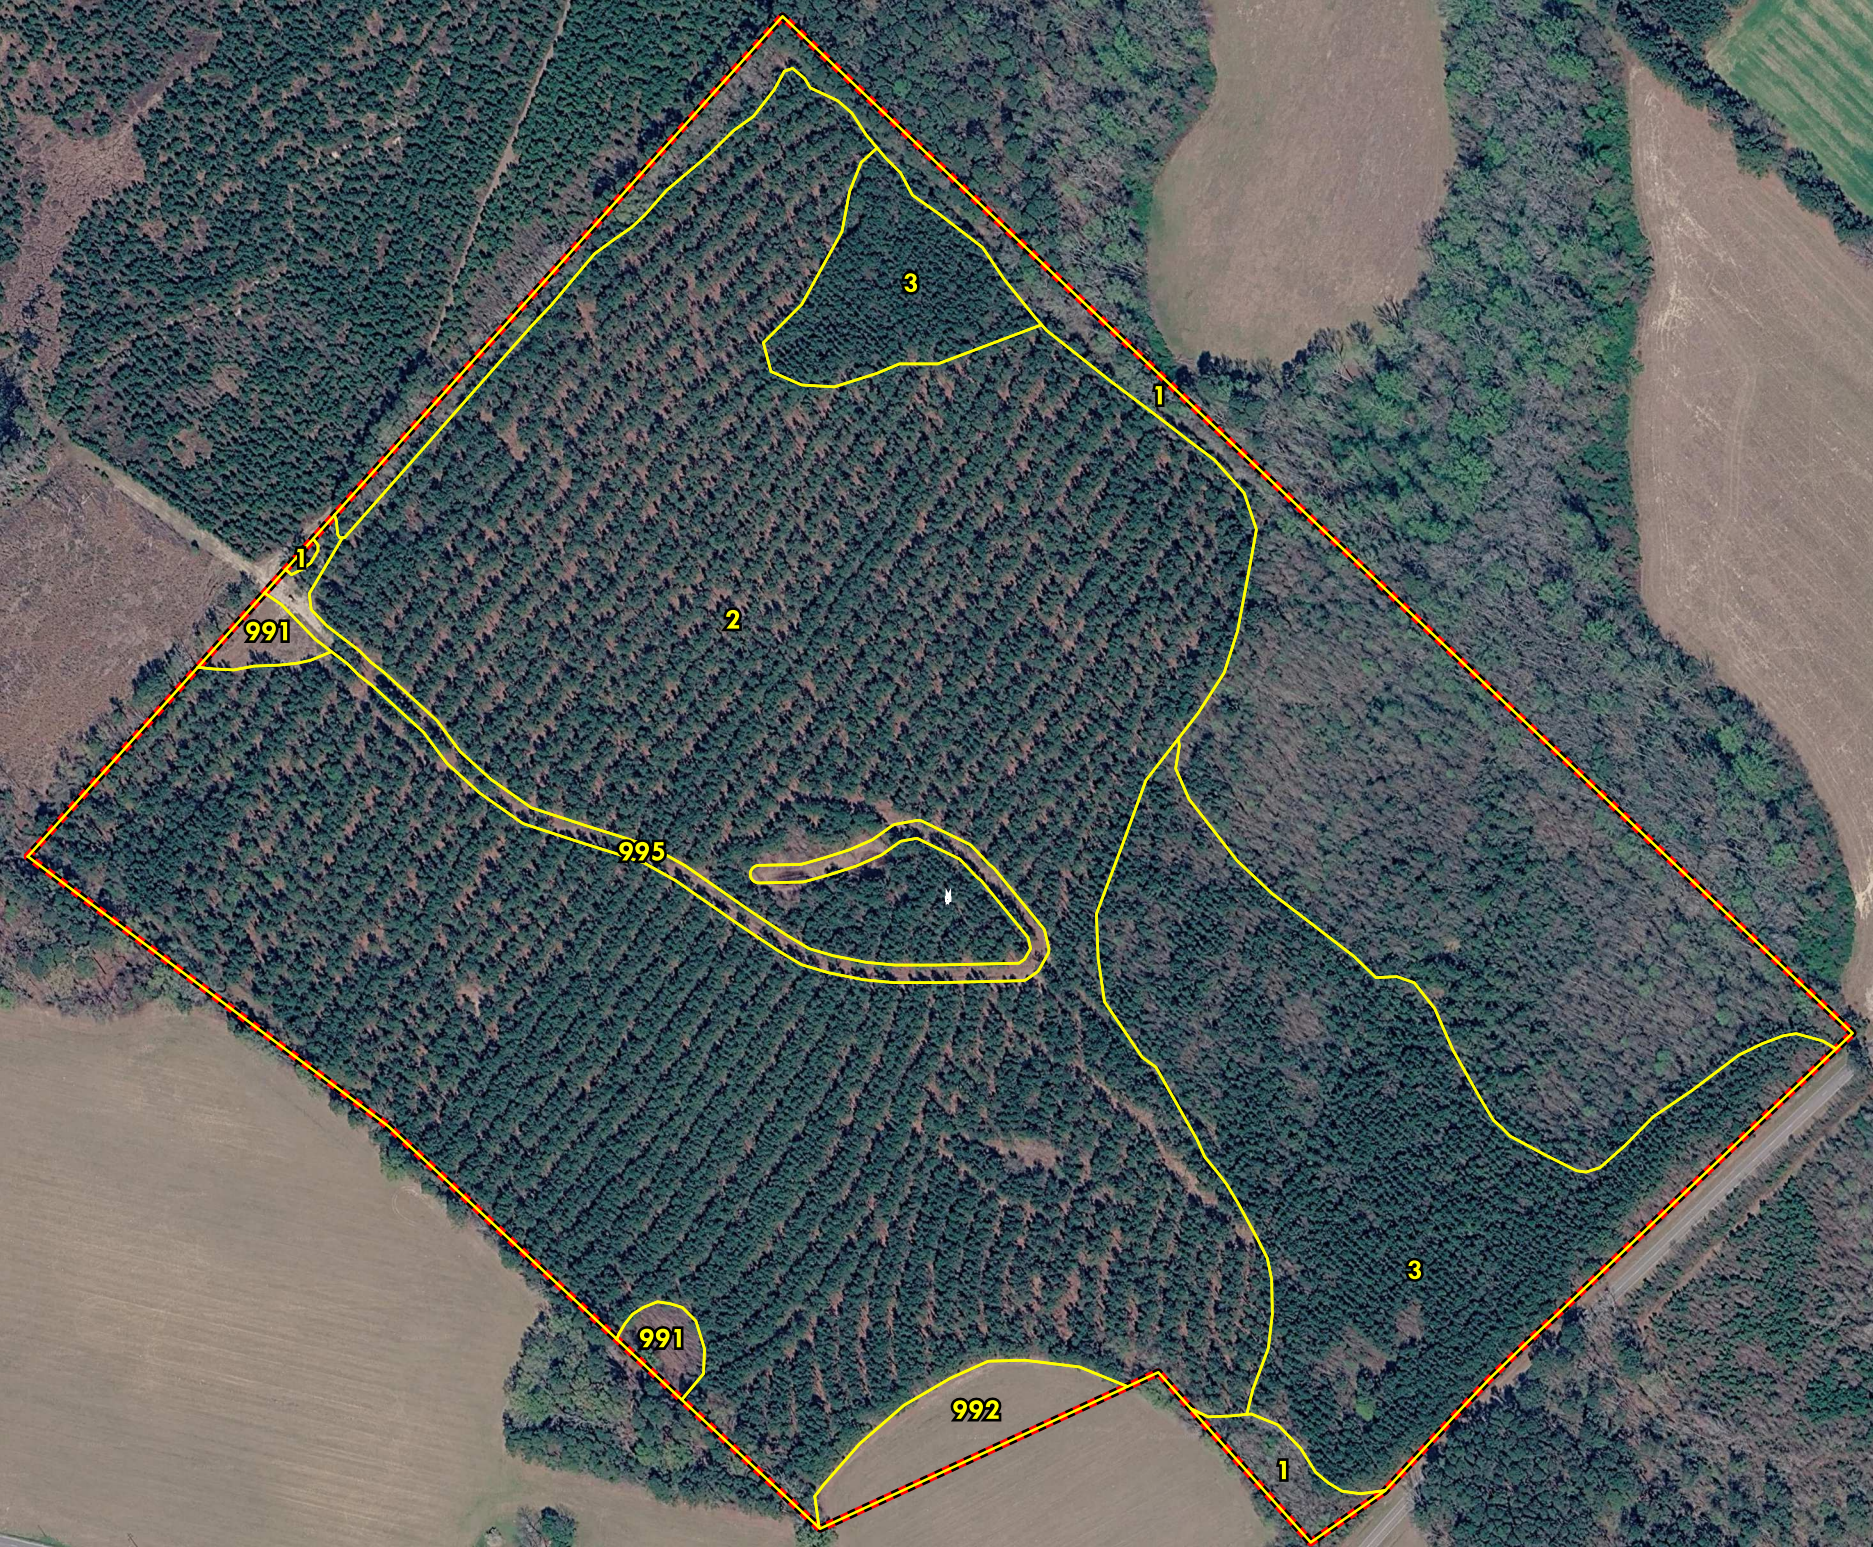

MANNING TIMBERLAND 381

COUNTY: MARLBORO

STATE: SC

ACRES: 95.51

AFM Real Estate
AFMRealEstate.com

STAND	YEAR EST	ORIGIN	DOM S NAME	ACRES
1	1970	NATURAL	PINE/HARDWOOD	15.86
2	2004	PLANTED	LOBLOLLY PINE	61.15
3	2004	PLANTED	LOBLOLLY PINE	14.90
991	0	OPEN	FIELD	0.69
992	0	OPEN	FIELD	1.33
995	0	OPEN	ROAD	1.58
TOTAL ACRES =				95.51