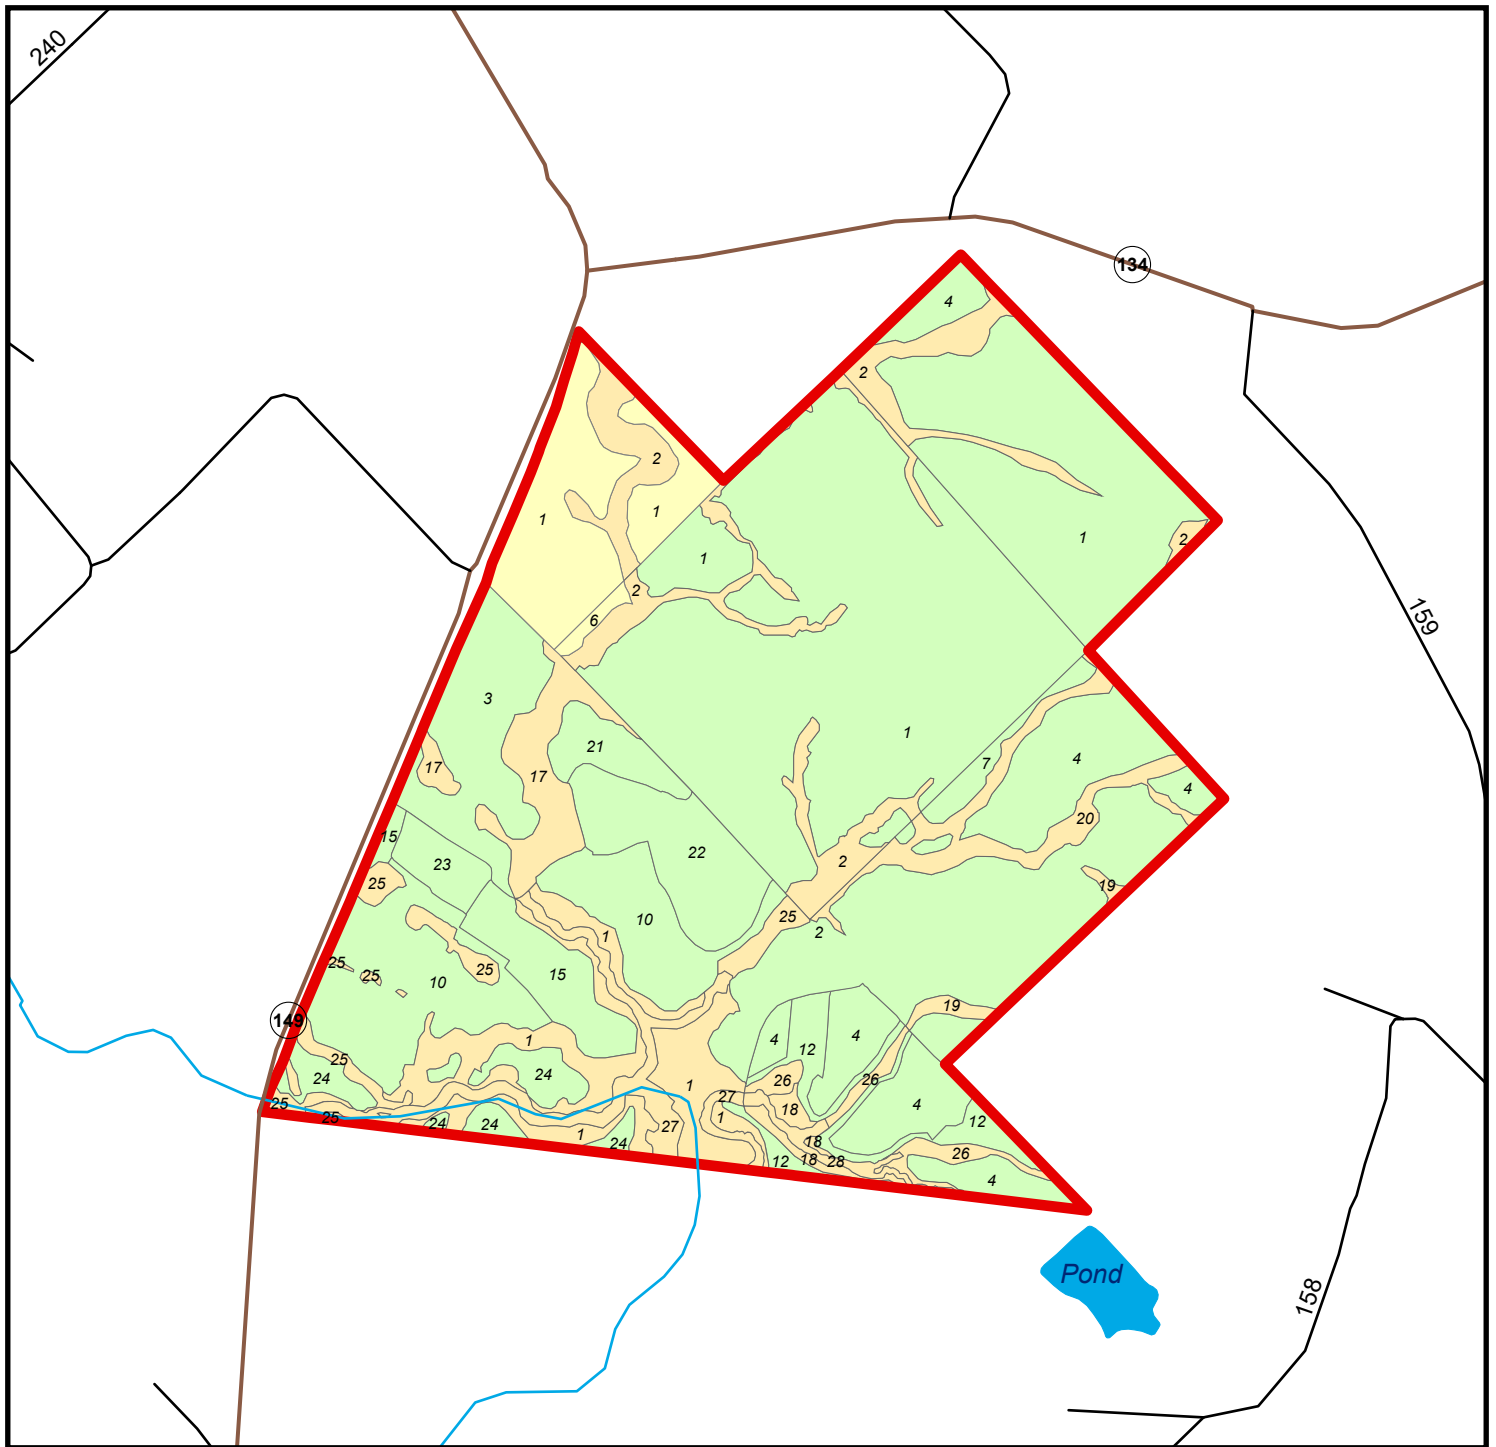

Horse Creek East - Location Map
Parcel # 13271Hb0002
Telfair County, GA - approx. 778.9 acres +/-

Property Listing	Interstate	USFS	Other Federal
County	Primary Highway	NPS	County/Local
Urban Area	Secondary Highway	FWS	NGO/Private
Lake/Reservoir	Other Road	BLM	State
Perennial River/Stream	Railroad	Tribal	Unknown

The property depicted on this map has not been surveyed. The acreage is an estimate based upon GIS data. The volume information in this report is based on current information in the seller's inventory system. The information is subject to change due to harvest activities and/or updates resulting from routine maintenance of the inventory system. Neither the owner nor its officers, directors, employees or agents represent or warrant the accuracy or completeness of the ownership acreage, the cover type acreage, timber inventory species, grade or volumes, legal or practical access to the property, or operability. 3/20/2024

Horse Creek East - Photo Map
Parcel #13271Hb0002
Telfair County, GA - approx. 778.9 acres +/-

Property Listing	Interstate	USFS	NGO/Private
County	US Highway	NPS	State
Lake/Reservoir	State Highway	FWS	Unknown
Perennial River/Stream	Other Road	BLM	
Intermittent Stream	Railroad	Tribal	
		Other Federal	
		County/Local	

SCALE: 1:18,000

The property depicted on this map has not been surveyed. The acreage is an estimate based upon GIS data. The volume information in this report is based on current information in the seller's inventory system. The information is subject to change due to harvest activities and/or updates resulting from routine maintenance of the inventory system. Neither the owner nor its officers, directors, employees or agents represent or warrant the accuracy or completeness of the ownership acreage, the cover type acreage, timber inventory species, grade or volumes, legal or practical access to the property, or operability.