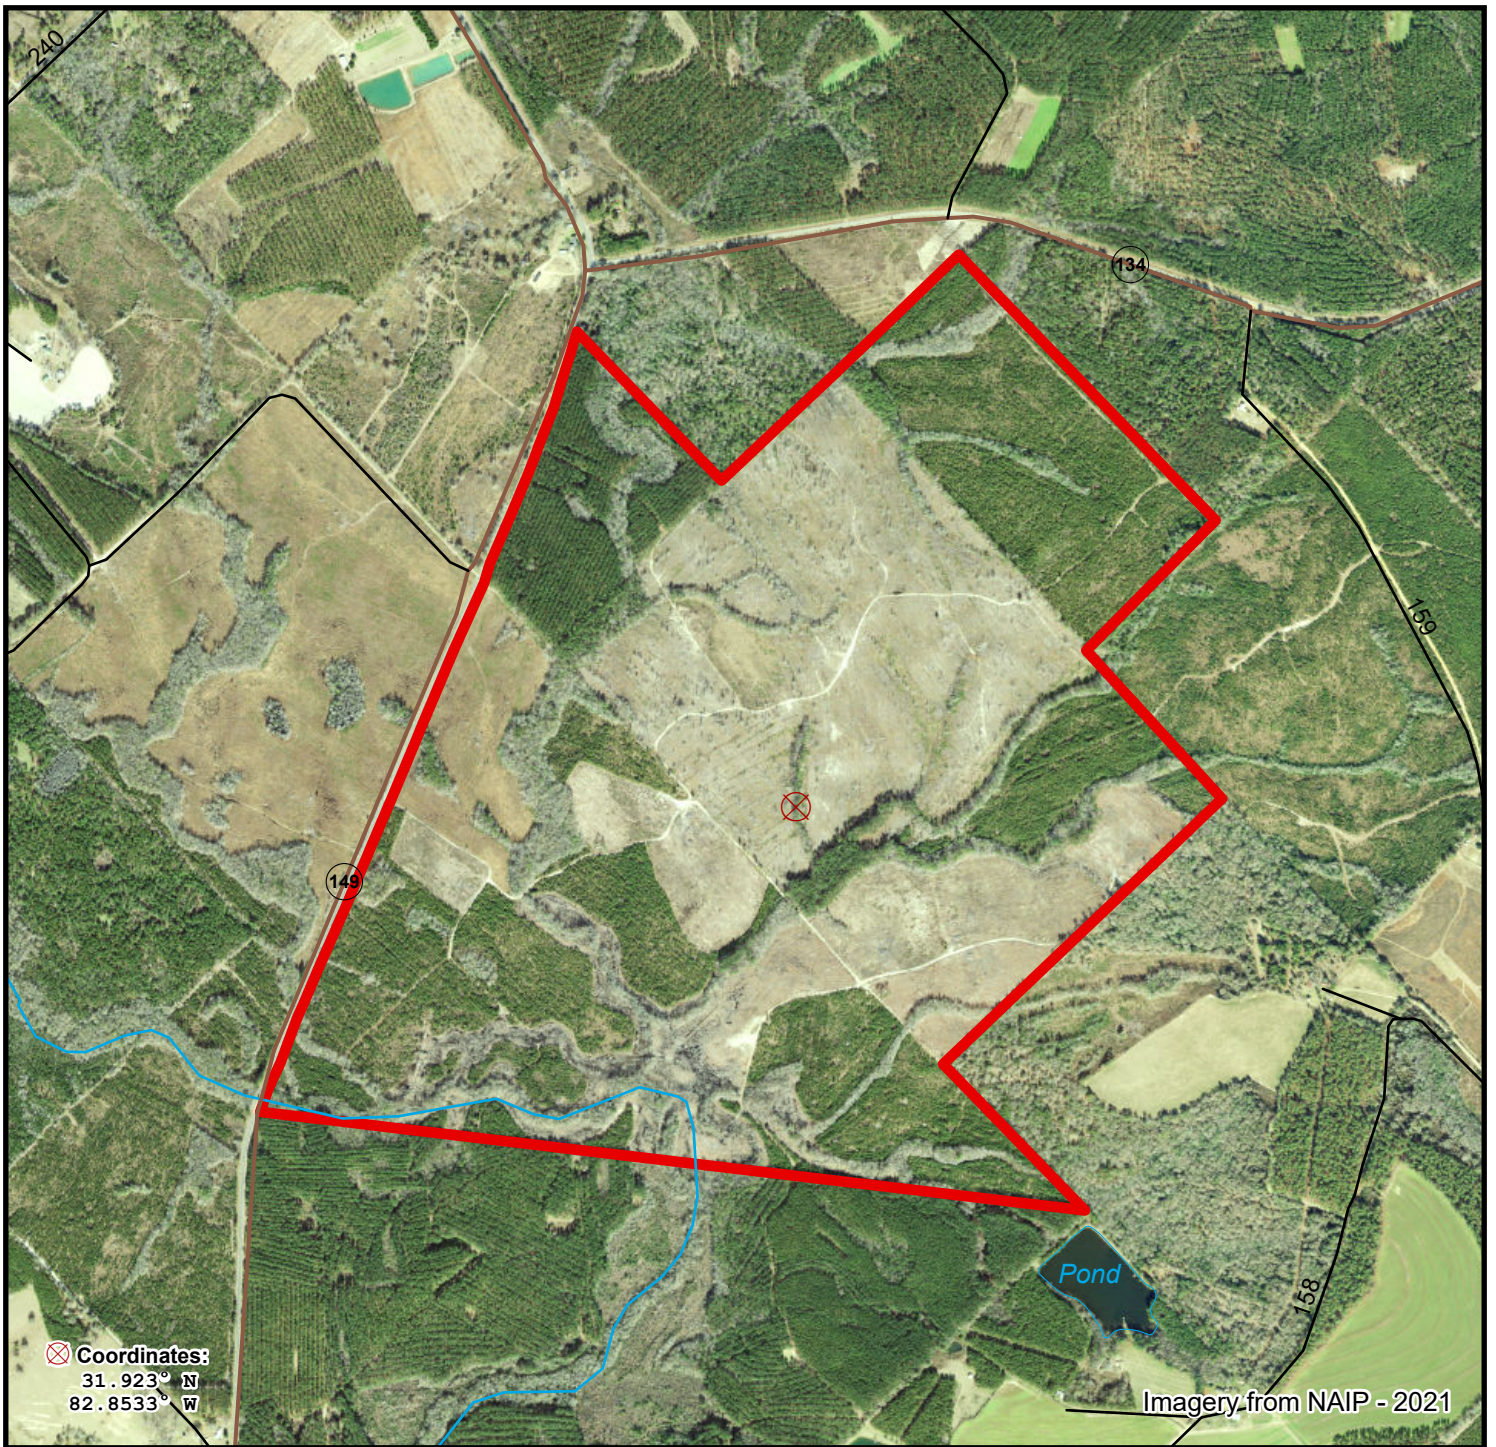

Horse Creek East - Location Map
Parcel # 13271Hb0002
Telfair County, GA - approx. 778.9 acres +/-

Property Listing	Interstate	USFS	Other Federal
County	Primary Highway	NPS	County/Local
Urban Area	Secondary Highway	FWS	NGO/Private
Lake/Reservoir	Other Road	BLM	State
Perennial River/Stream	Railroad	Tribal	Unknown

The property depicted on this map has not been surveyed. The acreage is an estimate based upon GIS data. The volume information in this report is based on current information in the seller's inventory system. The information is subject to change due to harvest activities and/or updates resulting from routine maintenance of the inventory system. Neither the owner nor its officers, directors, employees or agents represent or warrant the accuracy or completeness of the ownership acreage, the cover type acreage, timber inventory species, grade or volumes, legal or practical access to the property, or operability. 3/20/2024

Horse Creek East - Photo Map
Parcel #13271Hb0002
Telfair County, GA - approx. 778.9 acres +/-

Property Listing	Interstate	USFS	NGO/Private
County	US Highway	NPS	State
Lake/Reservoir	State Highway	FWS	Unknown
Perennial River/Stream	Other Road	BLM	
Intermittent Stream	Railroad	Tribal	
		Other Federal	
		County/Local	

SCALE: 1:18,000

The property depicted on this map has not been surveyed. The acreage is an estimate based upon GIS data. The volume information in this report is based on current information in the seller's inventory system. The information is subject to change due to harvest activities and/or updates resulting from routine maintenance of the inventory system. Neither the owner nor its officers, directors, employees or agents represent or warrant the accuracy or completeness of the ownership acreage, the cover type acreage, timber inventory species, grade or volumes, legal or practical access to the property, or operability.