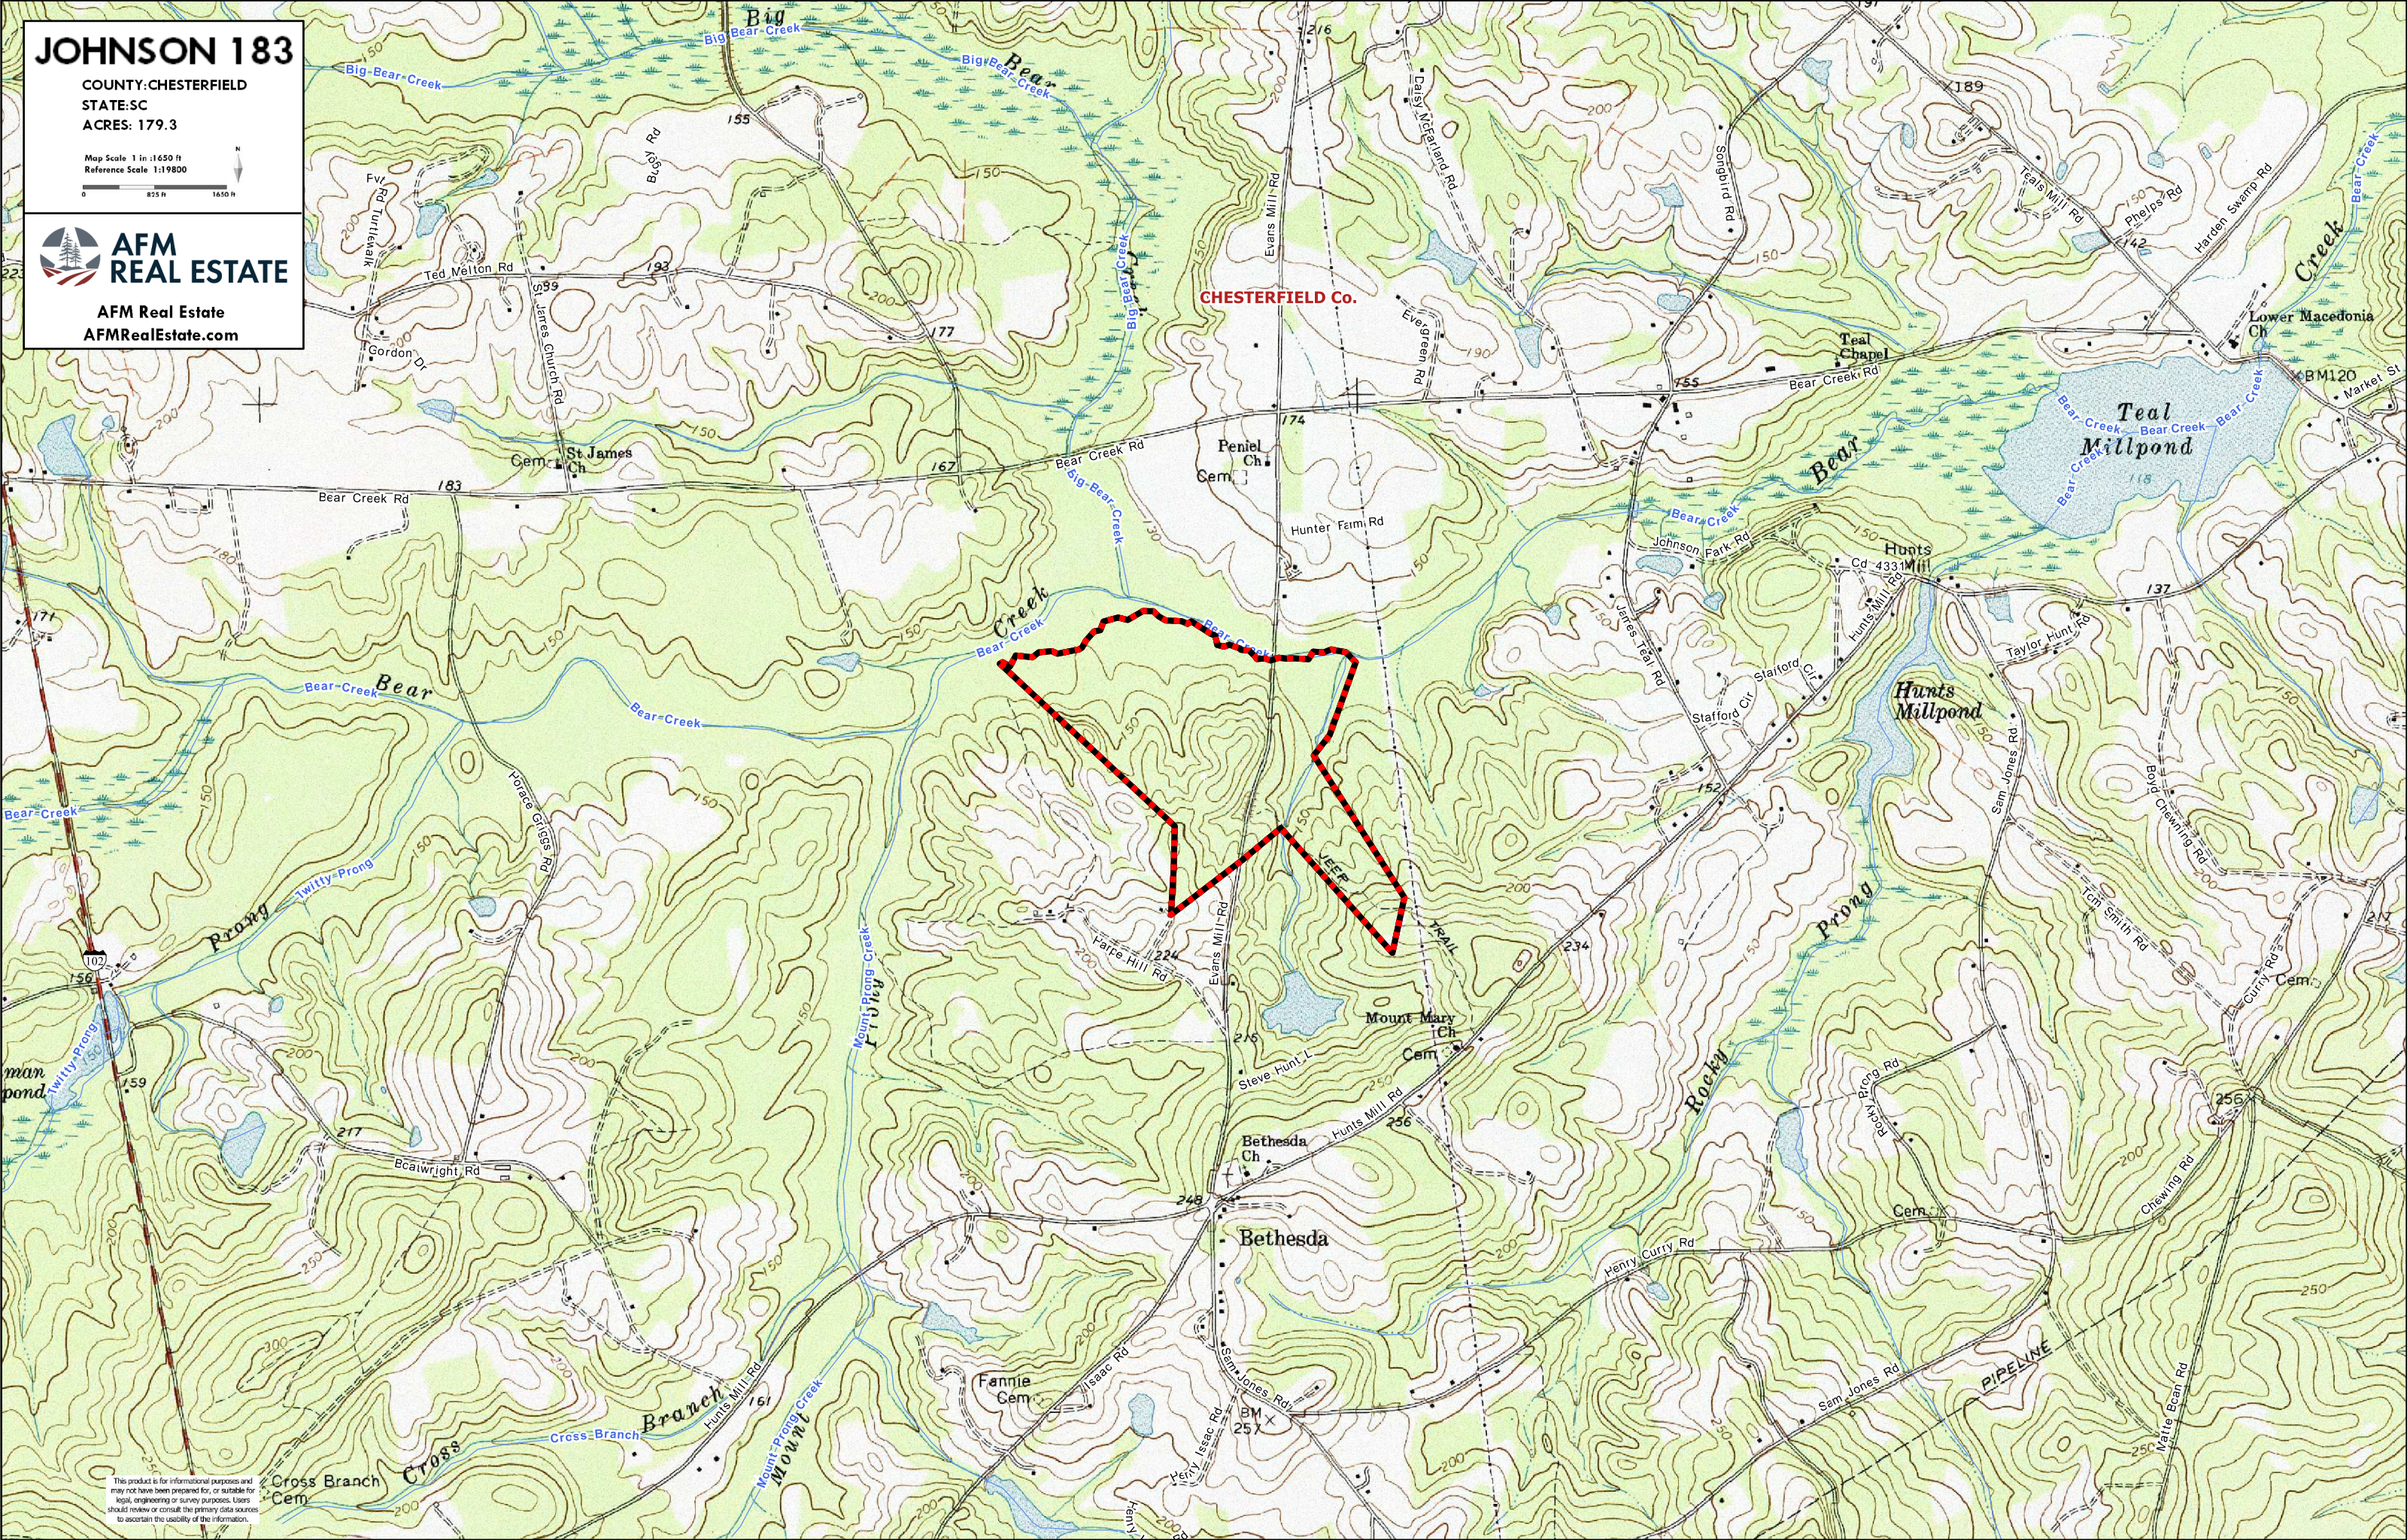

JOHNSON 183

COUNTY: CHESTERFIELD

STATE: SC

ACRES: 179.3

Map Scale 1 in : 1650 ft
Reference Scale 1 : 19800

AFM Real Estate
AFMRealEstate.com

CHESTERFIELD Co.

Peniel Ch
Cem

Teal Chapel

St James Ch
Cem

Hunts Millpond

Mount Mary Ch
Cem

Bethesda Ch

Bethesda

Fannie Cem

Cross Branch Cem