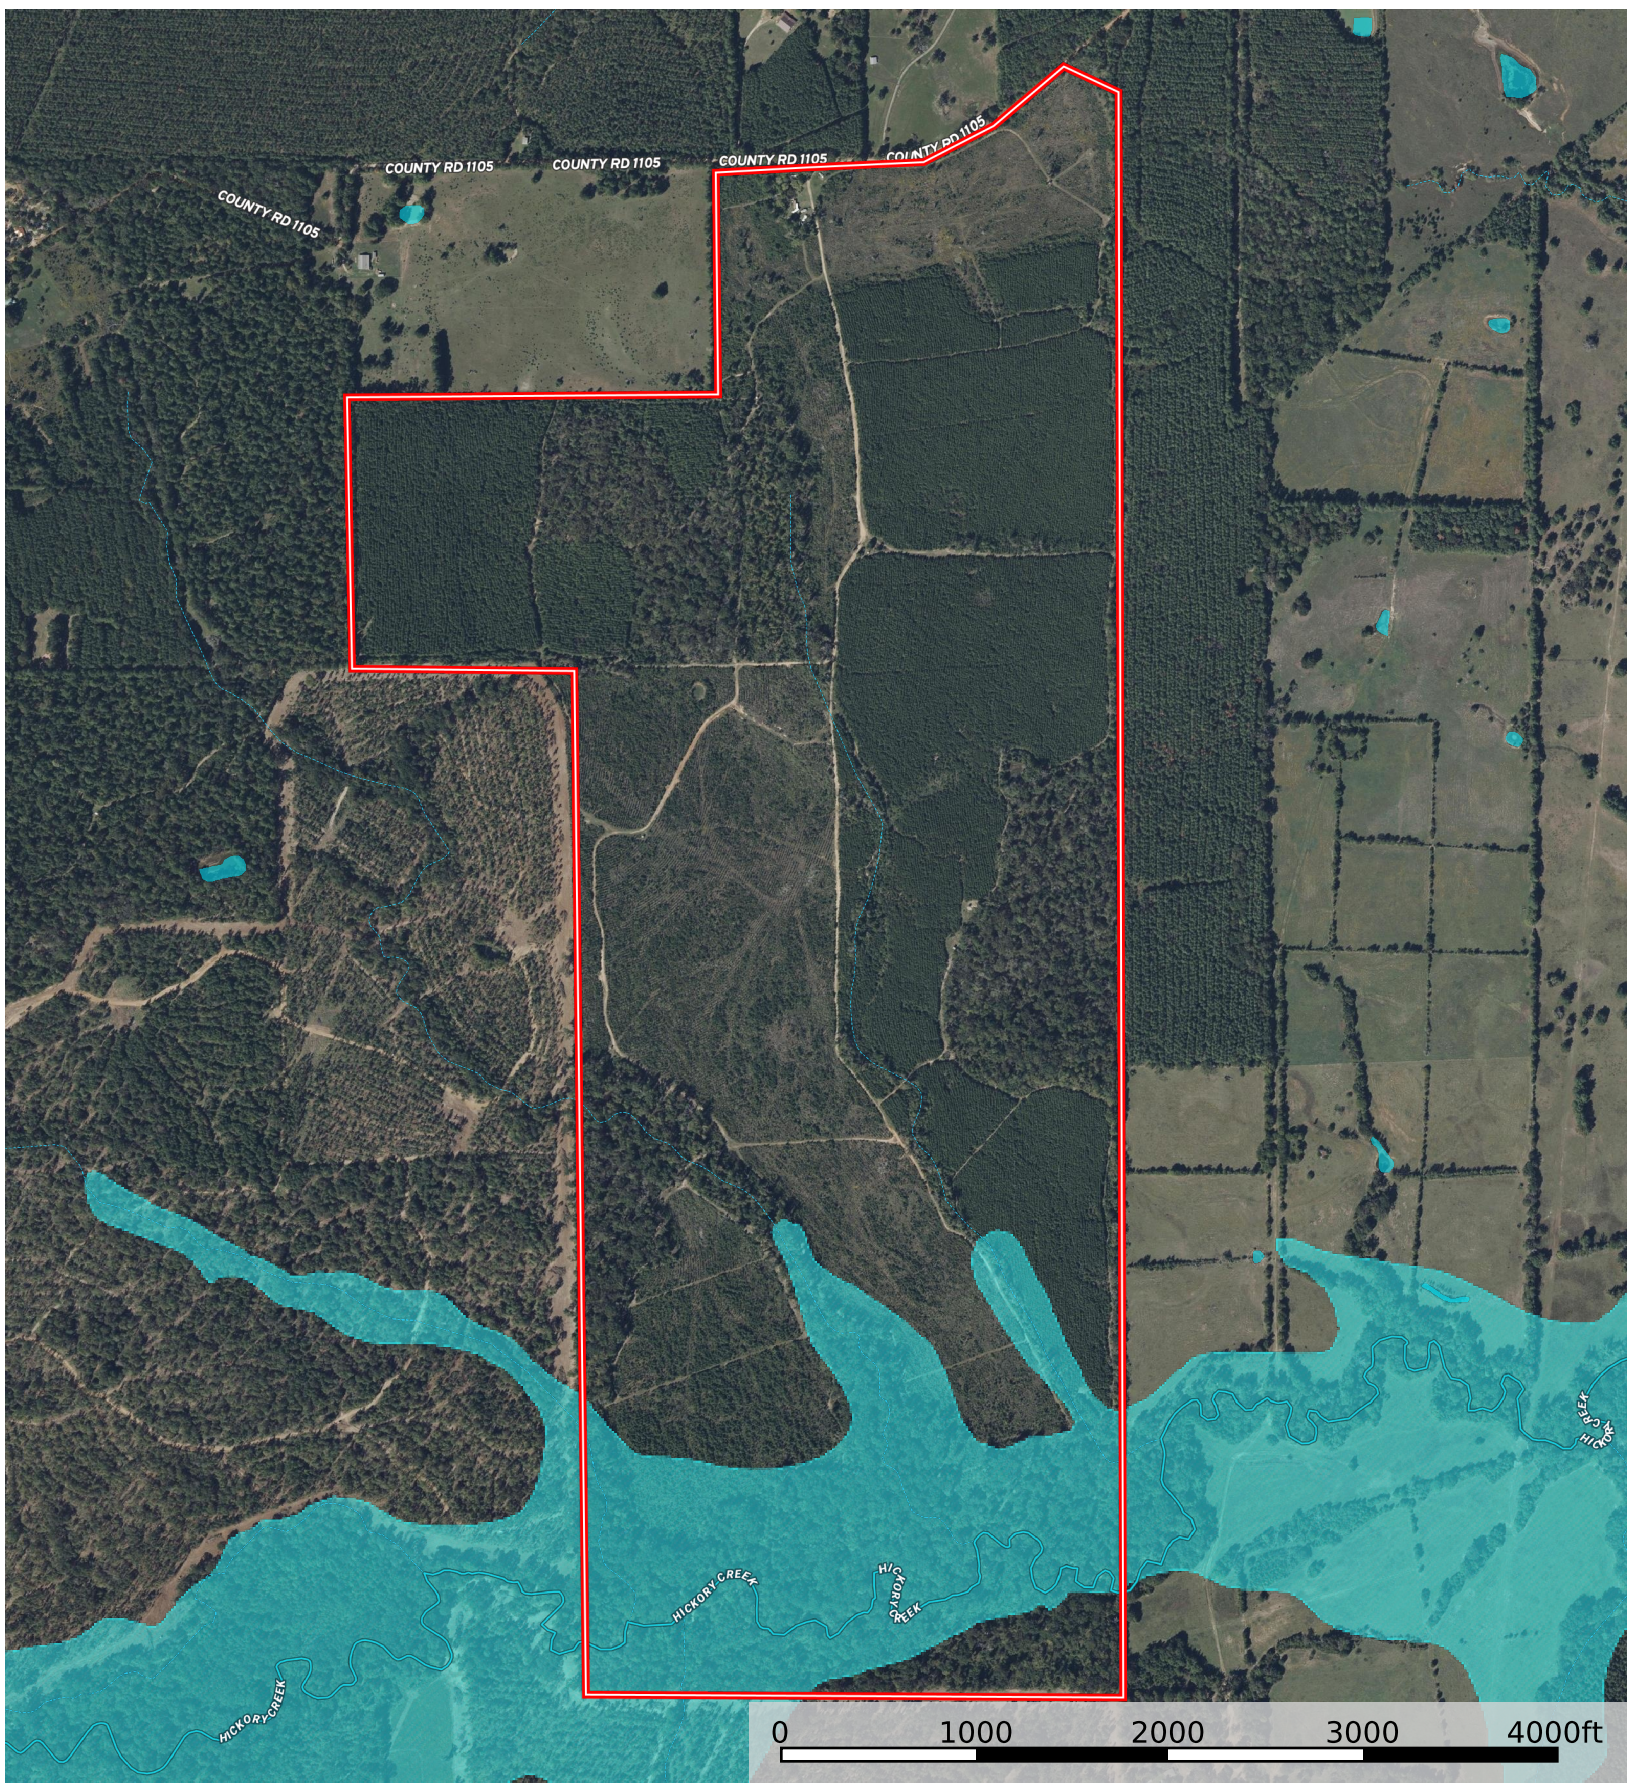

# Hickory Creek Belott Tract

Texas, 525.33 AC +/-

Spencer Burke

The information contained herein was obtained from sources deemed to be reliable. Land id® Services makes no warranties or guarantees as to the completeness or accuracy thereof.