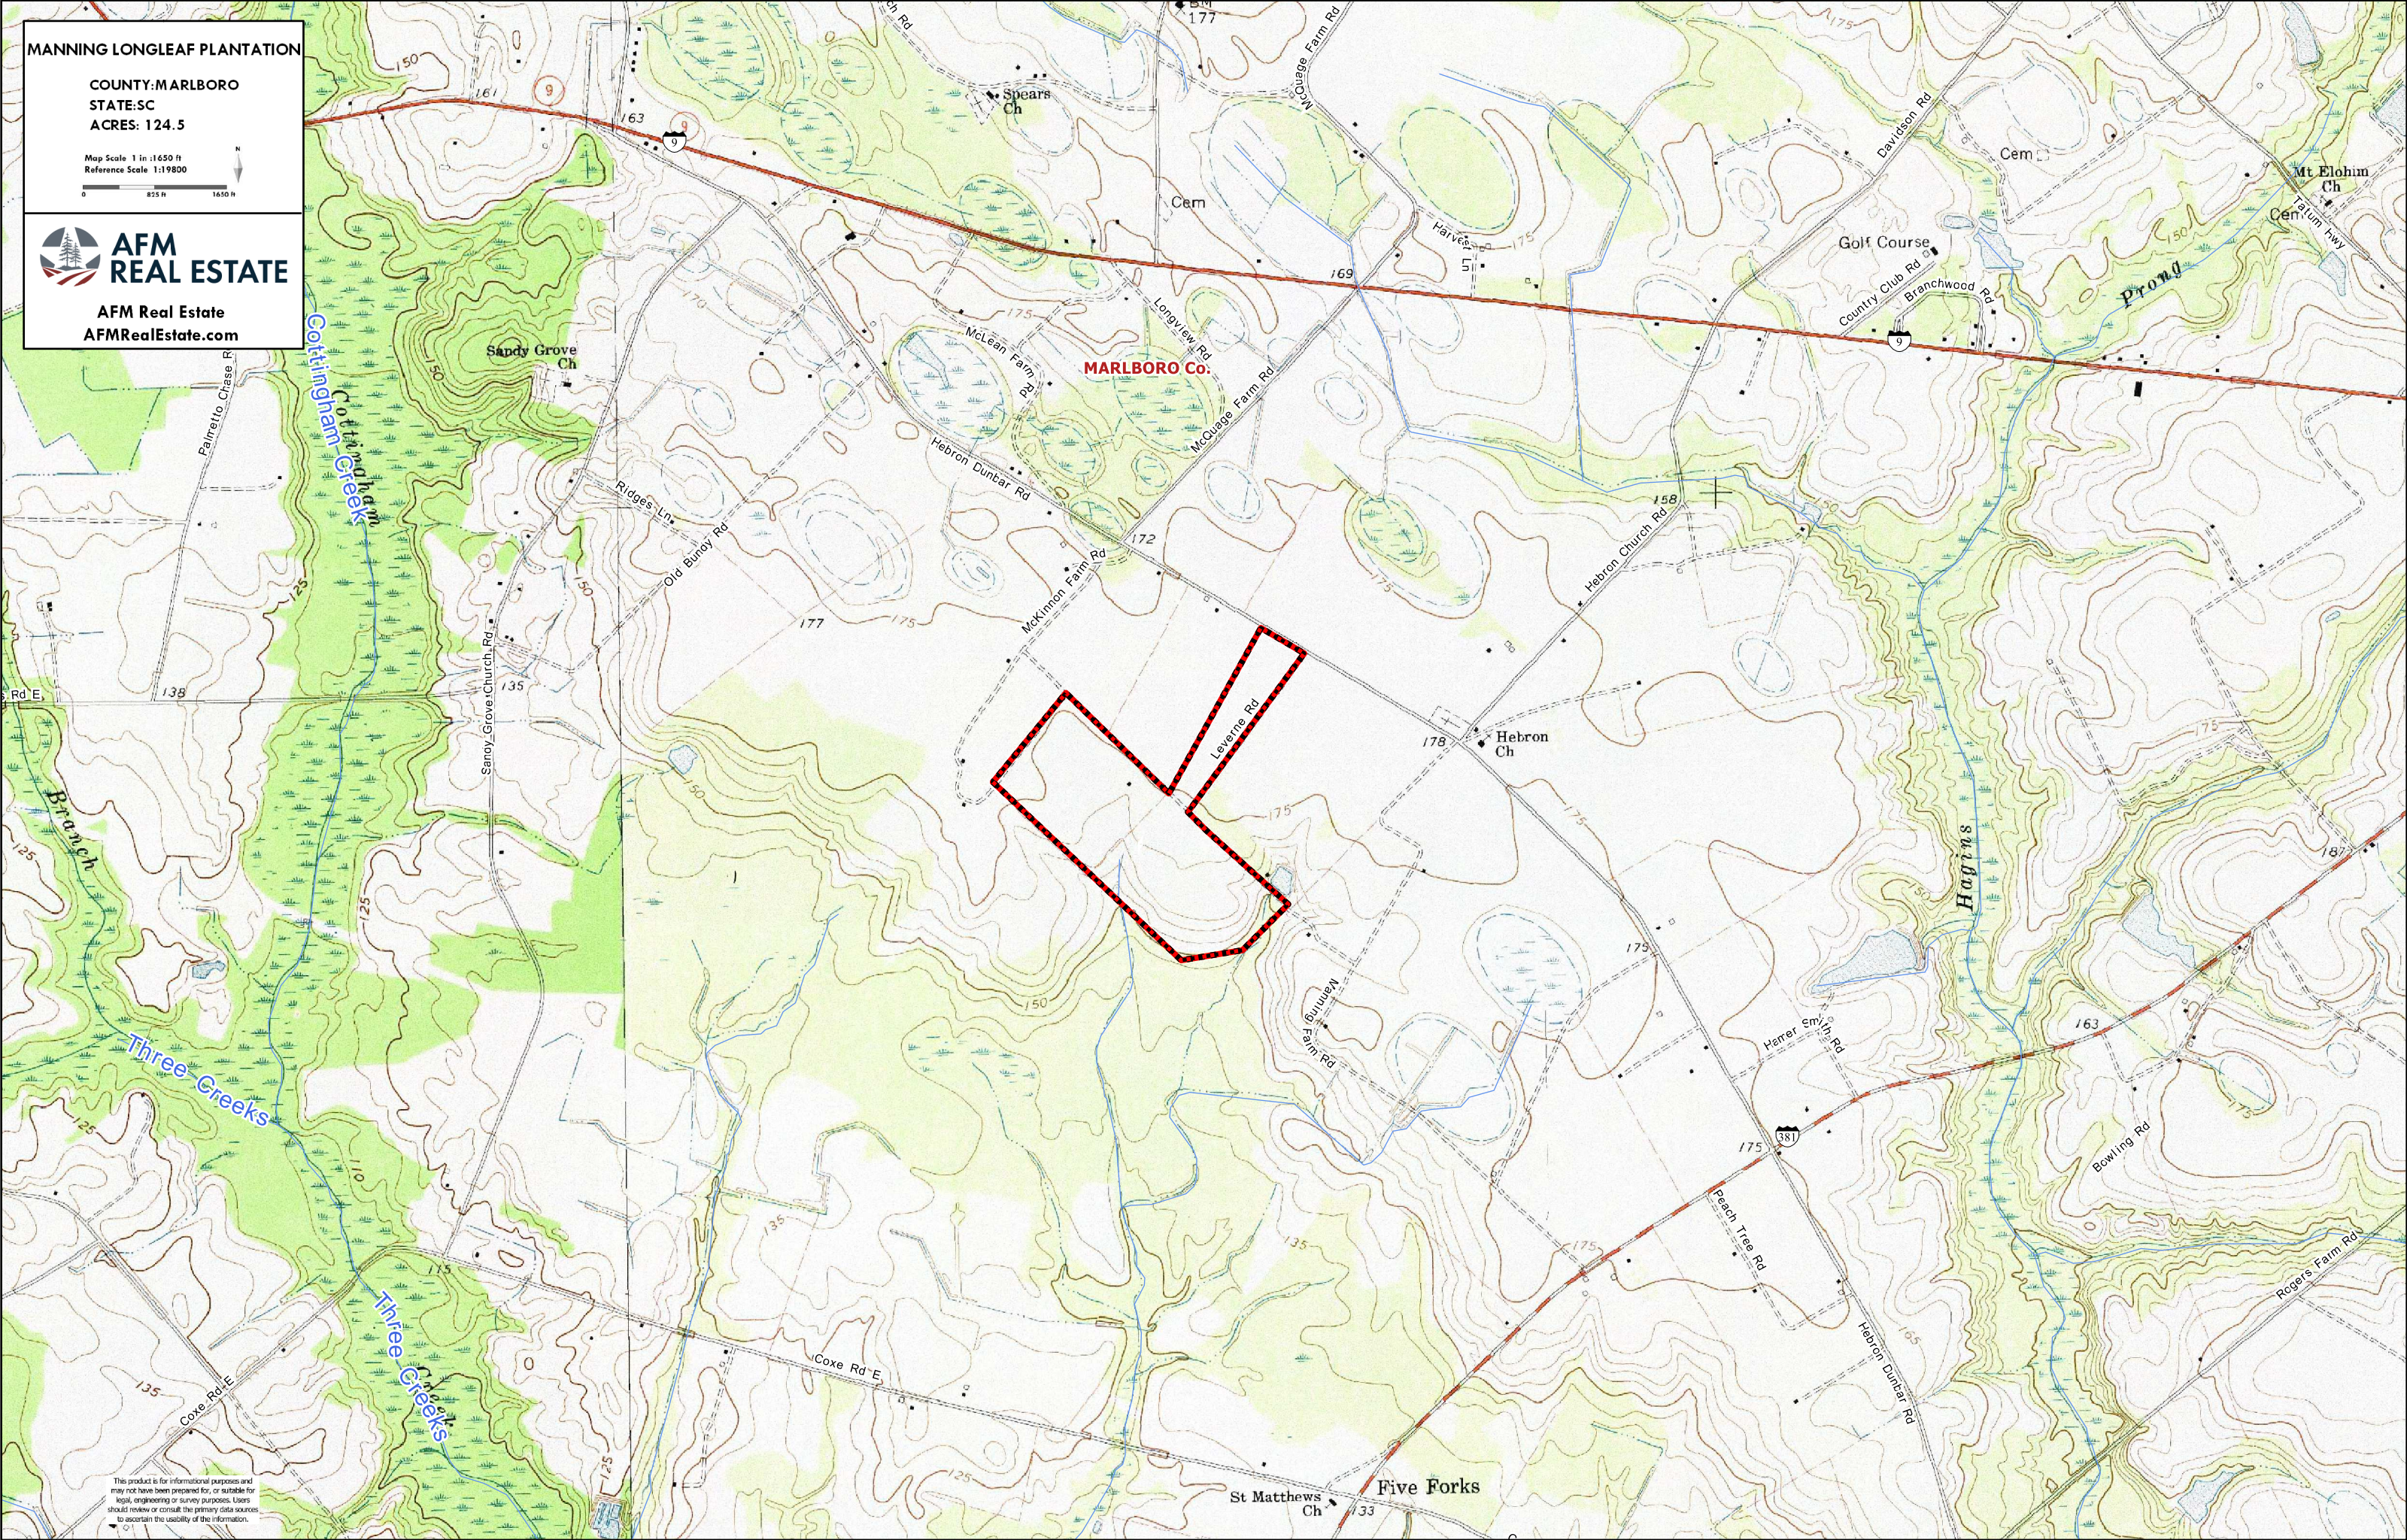

MANNING LONGLEAF PLANTATION

COUNTY: MARLBORO
STATE: SC
ACRES: 124.5

Map Scale 1 in : 1650 ft
Reference Scale 1:19800

AFM REAL ESTATE
AFM Real Estate
AFMRealEstate.com