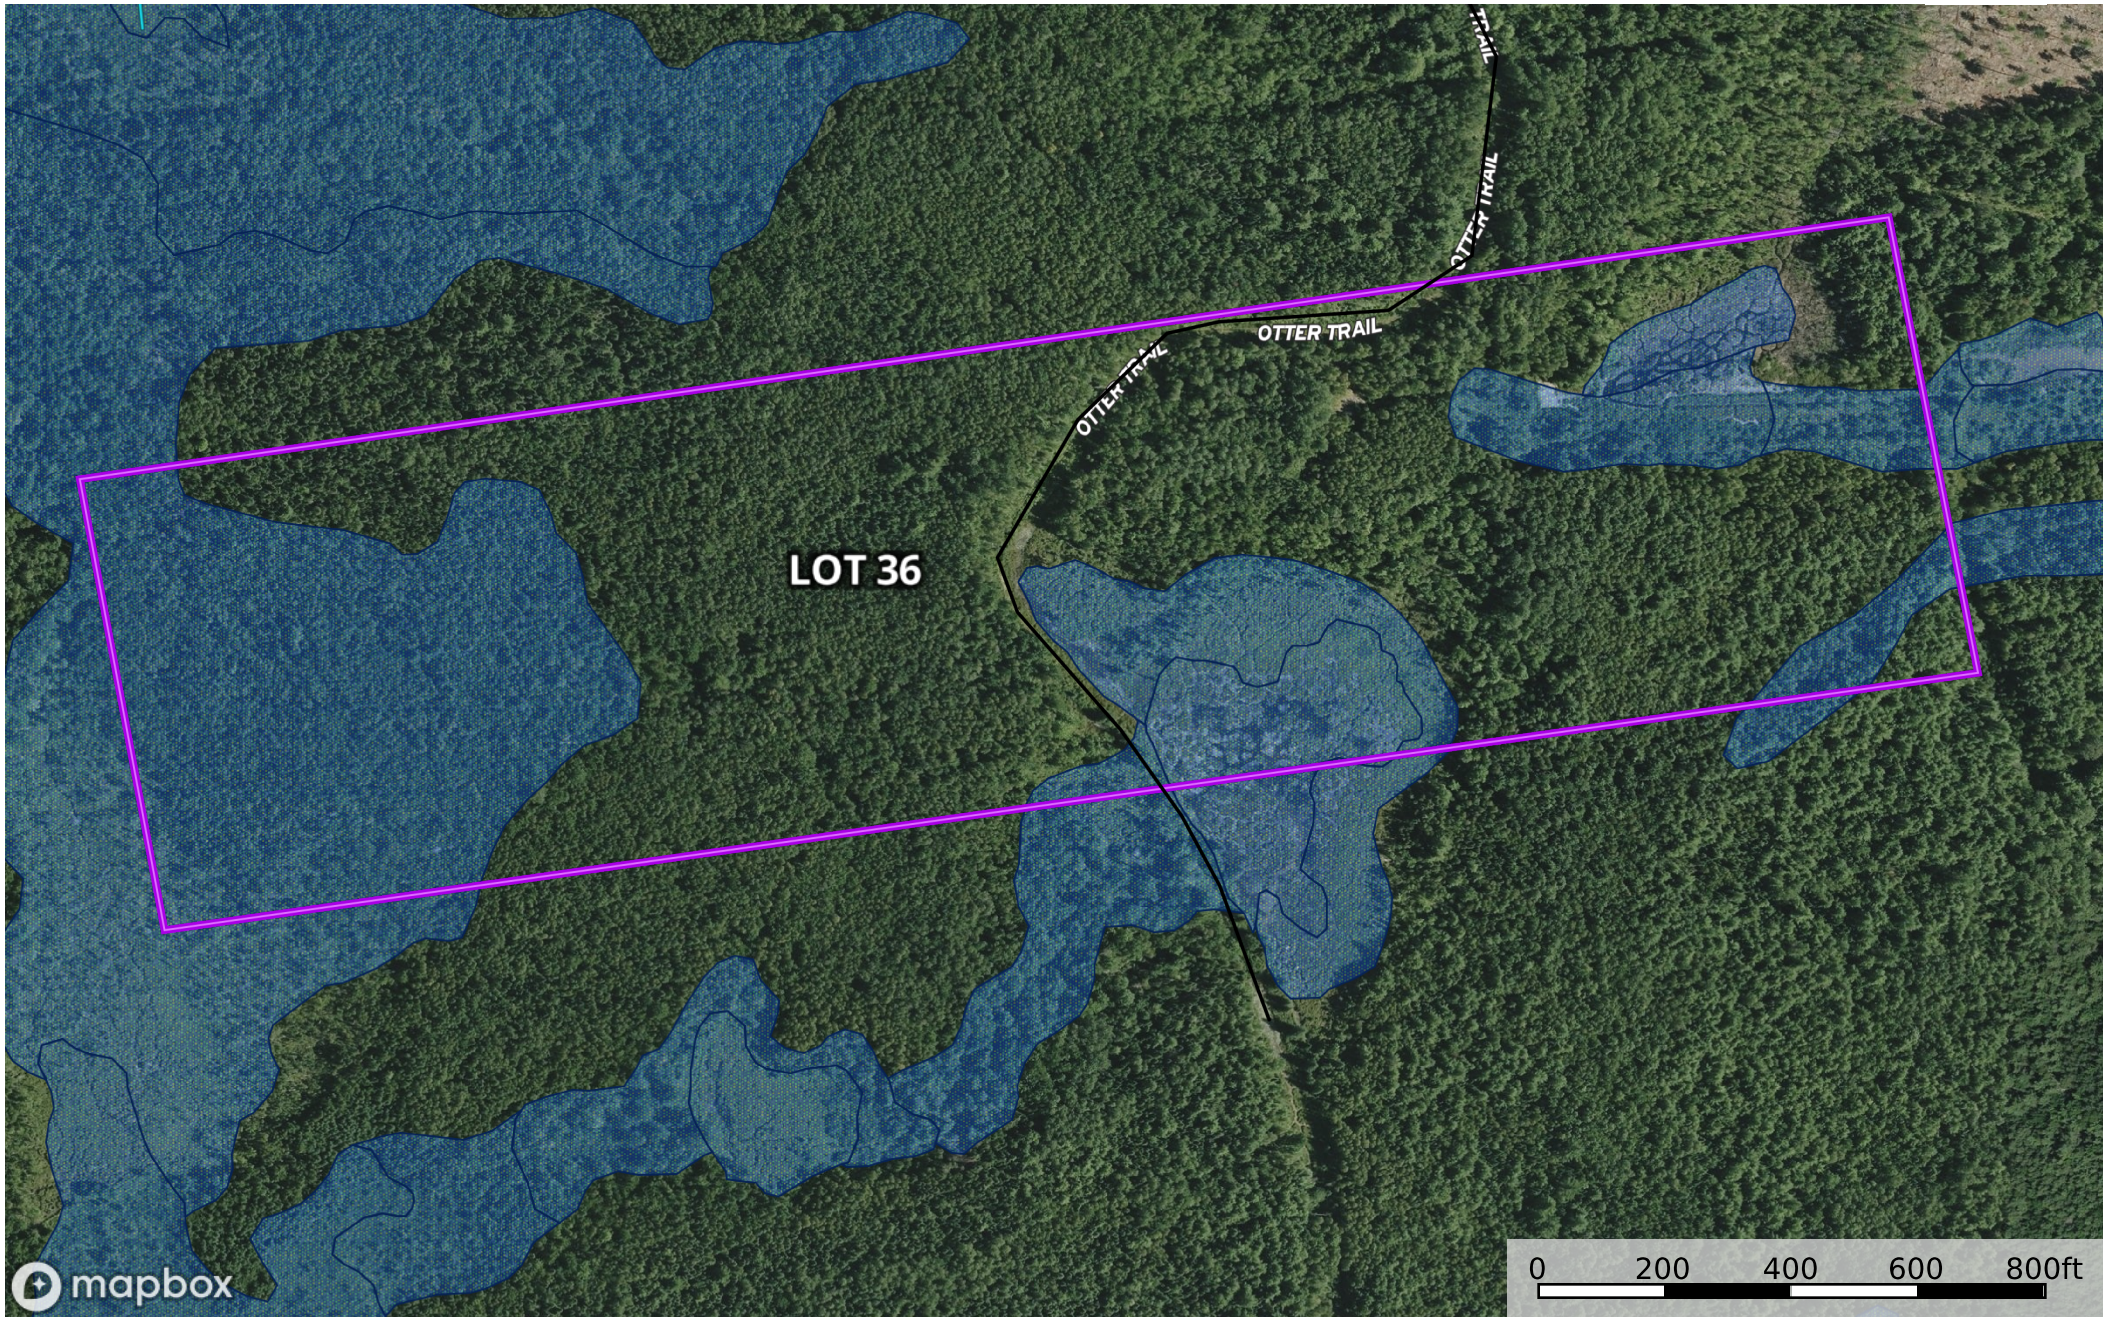

Greenbush, Spring Bridge Estates III lots

Maine, AC +/-

- Primary Road 1
- Primary Road 2
- Boundary 1
- Wetlands
- Riparian
- Stream, Intermittent
- River/Creek
- Water Body