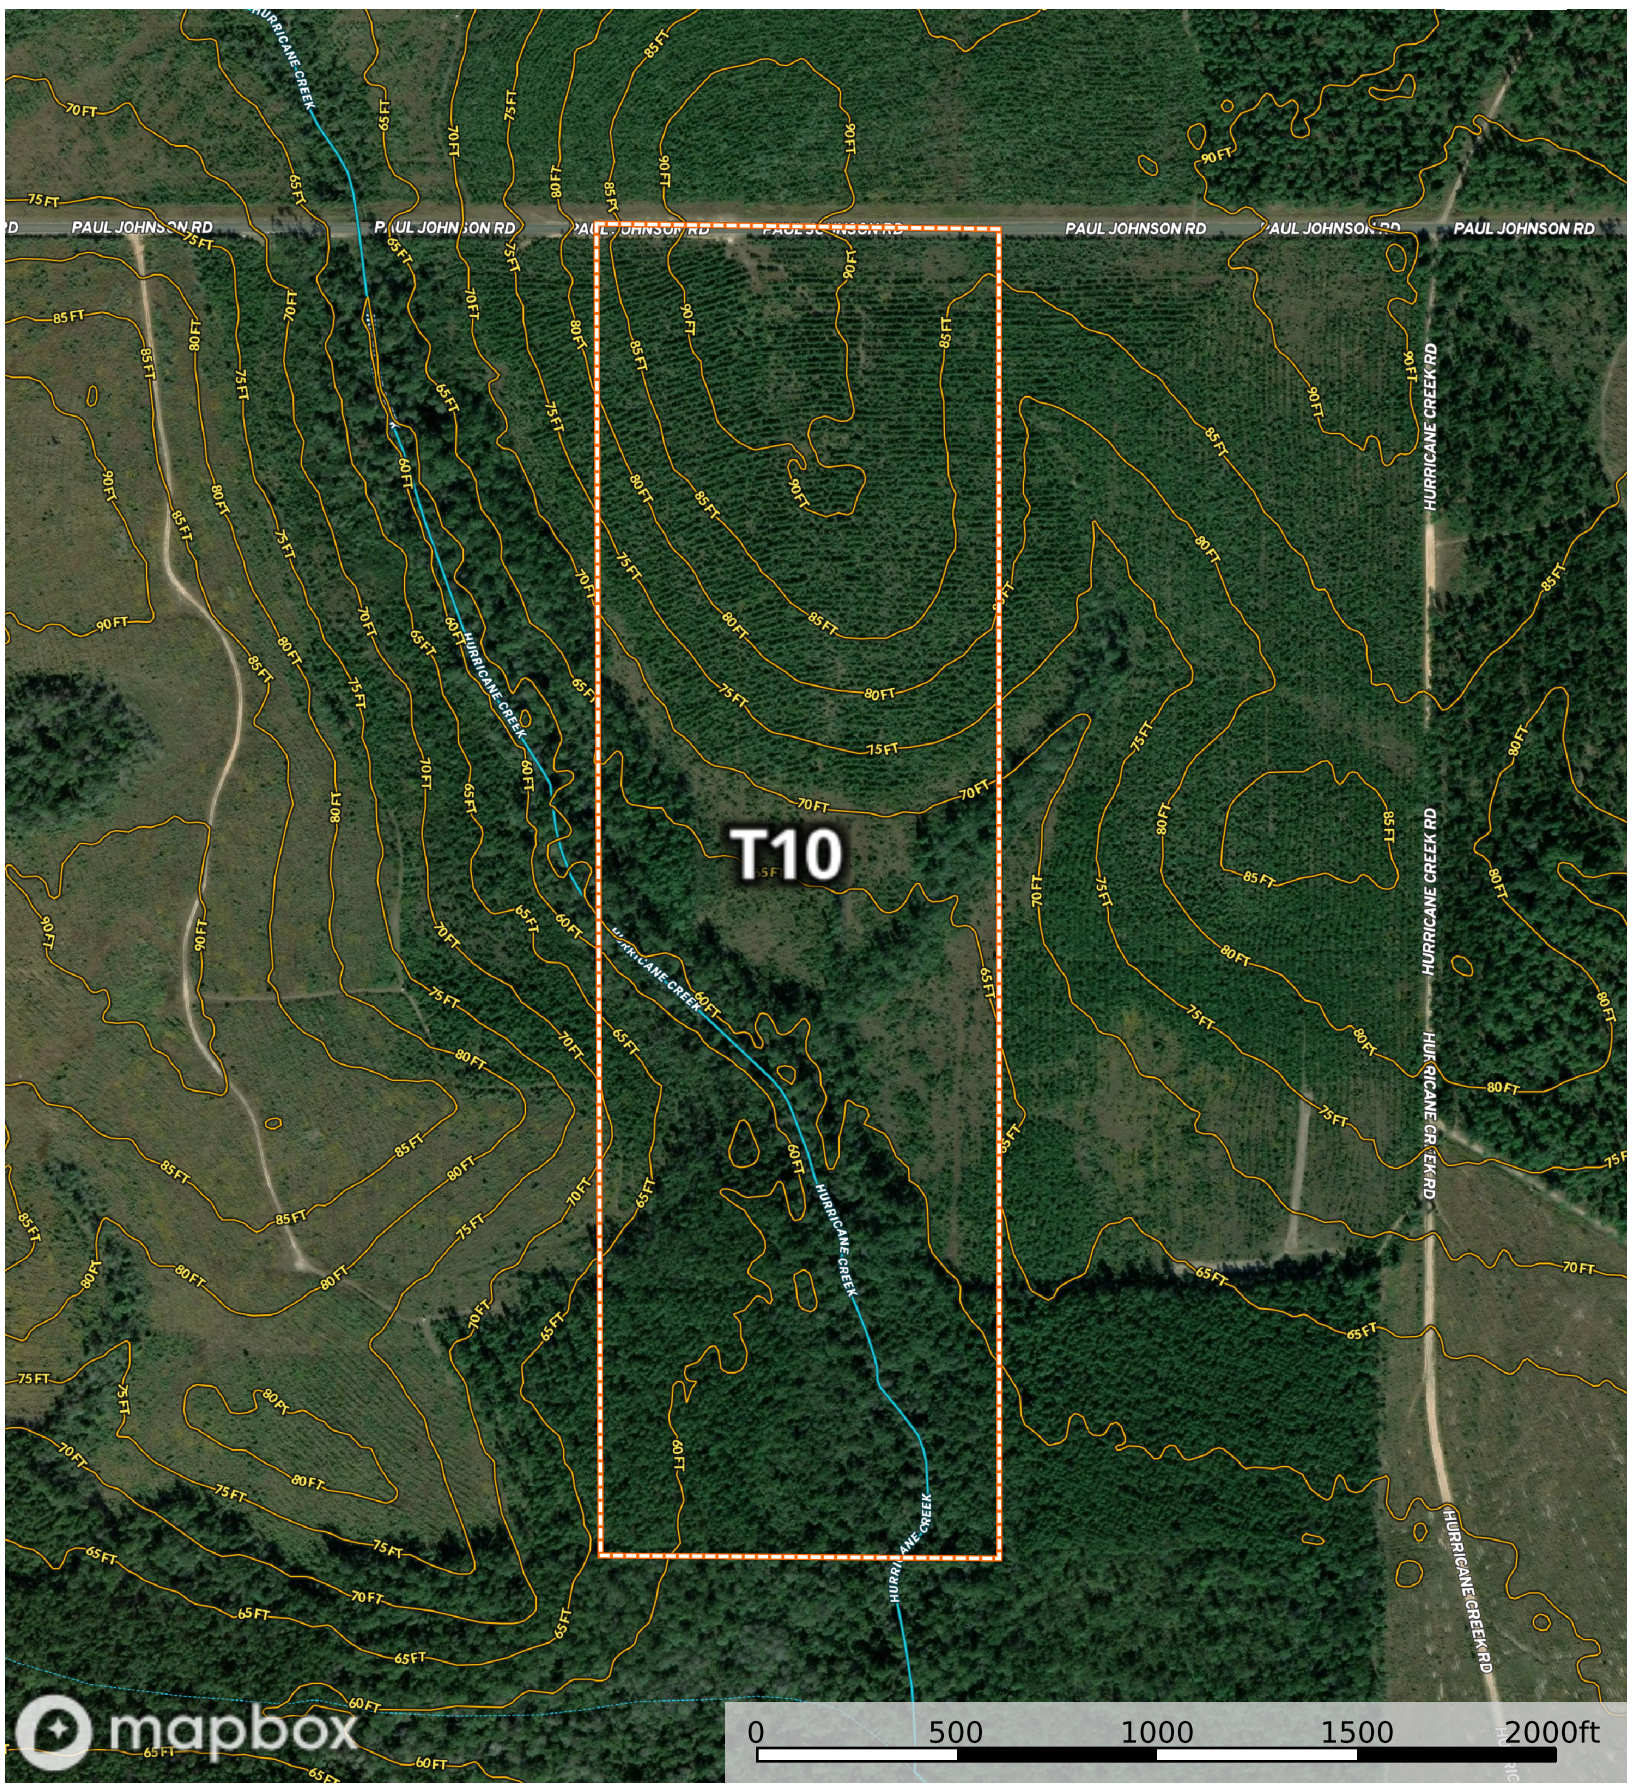

Barrow Forest T10

Beauregard Parish, Louisiana, 77 AC +/-

- Boundary 1
- Stream, Intermittent
- River/Creek
- Water Body