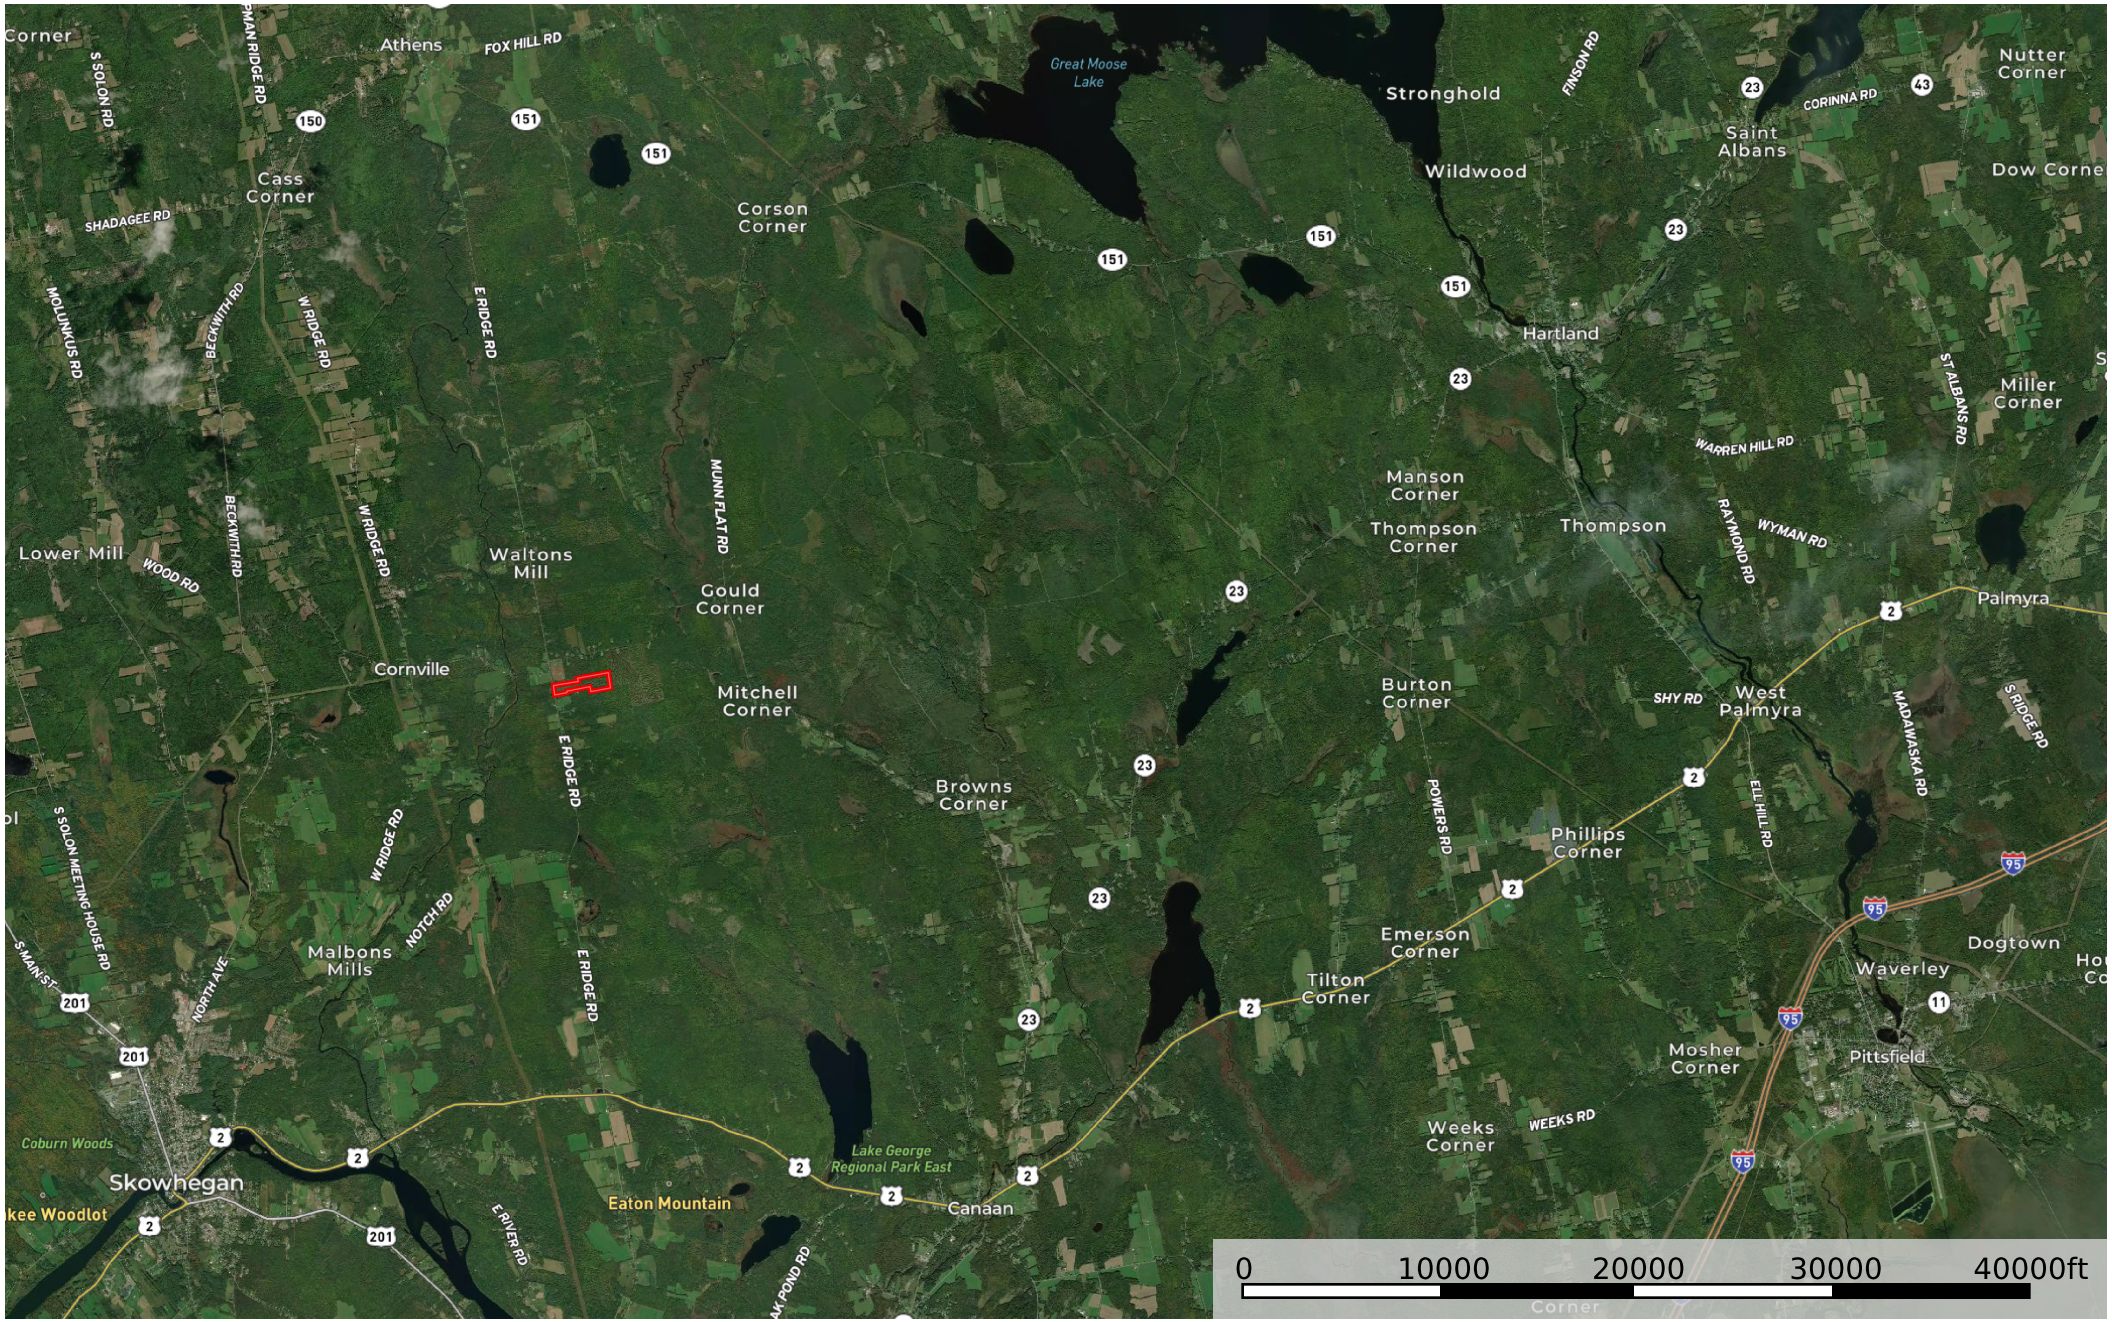

# Cornville E. Ridge lot-37 acres

Somerset County, Maine, 37 AC +/-

Boundary

John Colannino  
P: 207-266-7355

[AFMRealestate.com/John.colannino@afmforest.com](mailto:AFMRealestate.com/John.colannino@afmforest.com)